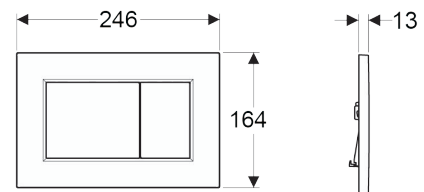

Please refer to Warranty Page for full Terms and Conditions