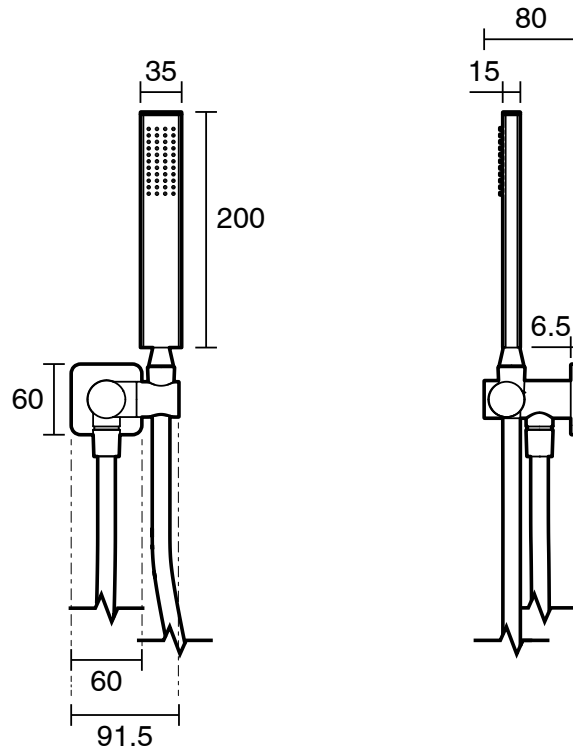

mizu

Mizu Bloc Handshower on Bracket Matte Black (3 Star)

29690

SPECIFICATIONS

Recommended Use	Residential;Commercial
Colour Finish	Matte Black
Primary Material	Stainless Steel
Recommended Pressure Range	150 - 500 kPa as per AS3500
Max Continuous Working Temperature (deg C)	65
Min Continuous Working Temperature (deg C)	5

WARRANTY

Residential & Commercial Use (Years)	25
Spare Parts & Labour (Years)	1

Please refer to Mizu Warranty page for full Terms and Conditions

Dimensions are nominal measurements only.

CLEANING RECOMMENDATIONS:

We recommend the use of soapy water or approved cleaners. This product should not be cleaned with abrasive materials. Damage caused by any improper treatment is not covered by the product warranty. Refer to Warranty Conditions

Disclaimer: Products in this specification manual must by regulation be installed by licensed and registered trade people. The manufacturer/distributor reserves the right to vary specifications or delete models from their range without prior notification. Dimensions are nominal measurements only. Dimensions and set-outs listed are correct at time of publication however the manufacturer/distributor takes no responsibility for printing errors.

Published 01/04/2026

To see the complete Mizu range go to www.reece.com.au