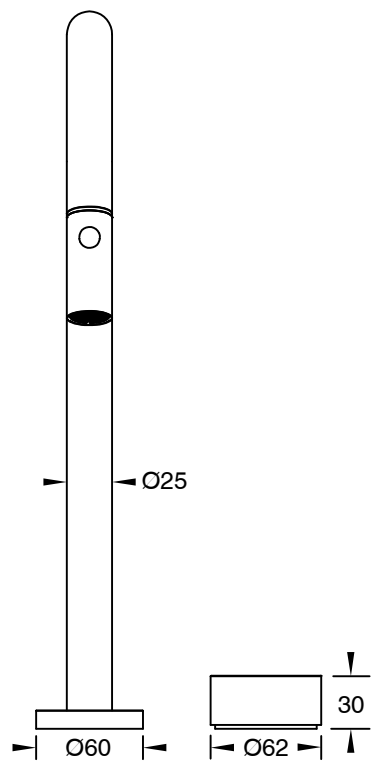

SUSSEX

Sussex Pure Progressive Sink Mixer Tap Set with Pull Out Spray and Cirque Textured Handle Chrome (4 Star) 2264076

SPECIFICATIONS	
Recommended Use	Residential;Commercial
Colour Finish	Polished Chrome
Primary Material	DR Brass
Recommended Pressure Range	150 - 500 kPa as per AS3500
Max Continuous Working Temperature (deg C)	65
Min Continuous Working Temperature (deg C)	1
WARRANTY	
Residential Use (Years)	40
Commercial Use (Years)	10
<i>Please refer to Sussex Warranty page for full Terms and Conditions</i>	