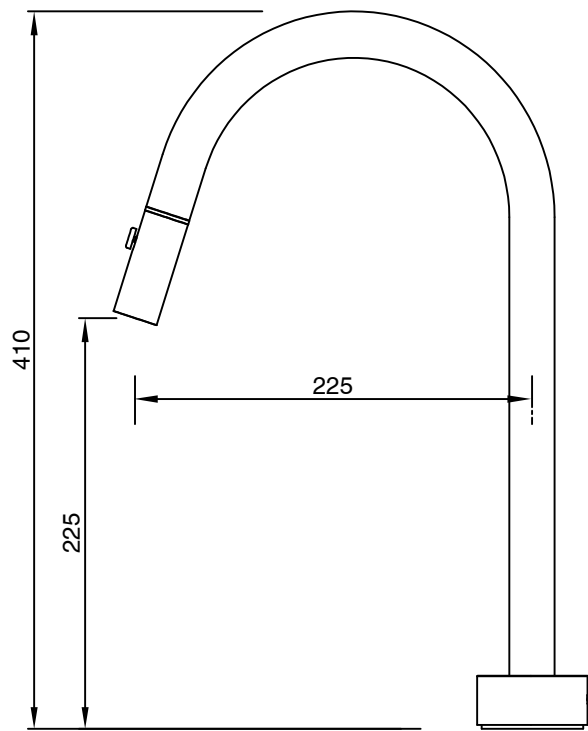

SUSSEX

Sussex Pure Progressive Sink Mixer Tap Set with Pull Out Spray and Cirque Textured Handle Chrome (4 Star) 2264076

SPECIFICATIONS	
Recommended Use	Residential;Commercial
Colour Finish	Polished Chrome
Primary Material	DR Brass
Recommended Pressure Range	150 - 500 kPa as per AS3500
Max Continuous Working Temperature (deg C)	65
Min Continuous Working Temperature (deg C)	1
WARRANTY	
Residential Use (Years)	40
Commercial Use (Years)	10
<i>Please refer to Sussex Warranty page for full Terms and Conditions</i>	

Disclaimer: Products in this specification manual must by regulation be installed by licensed and registered trade people. The manufacturer/distributor reserves the right to vary specifications or delete models from their range without prior notification. Dimensions are nominal measurements only. Dimensions and set-outs listed are correct at time of publication however the manufacturer/distributor takes no responsibility for printing errors.