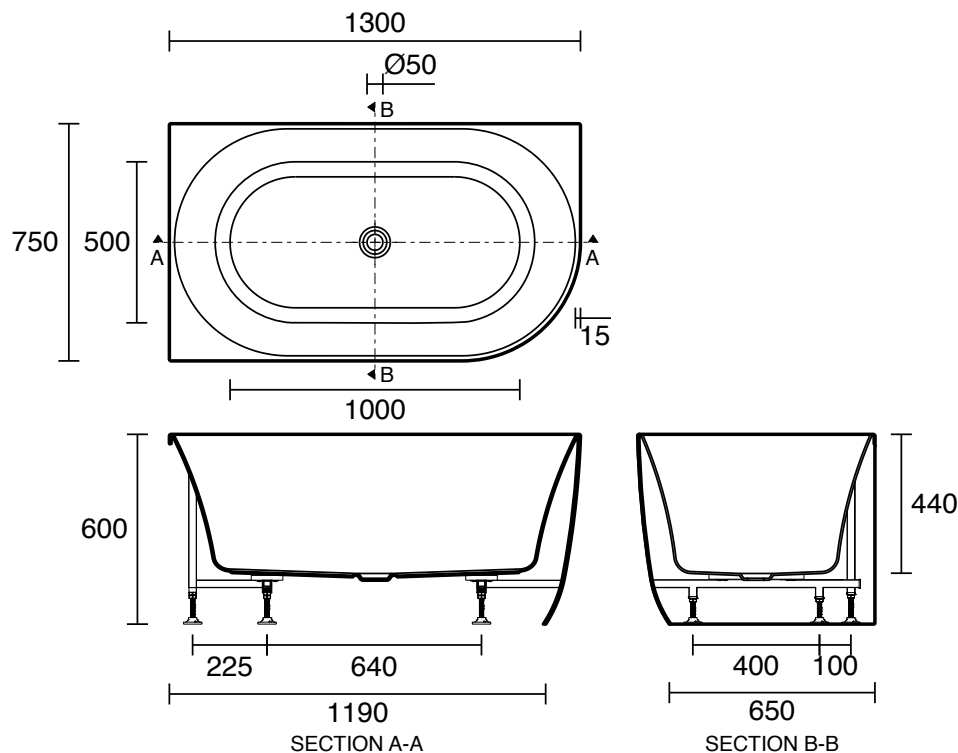

Posh Solus Back To Corner Freestanding Bath 1300 Left Corner White

9512378

SPECIFICATIONS

Recommended Use	Residential;Commercial
Material	Sanitary Grade Acrylic
Colour	White
Capacity	226 ltr
Weight	32 kg
Overflow Configuration	No Overflow
Mounting	Freestanding
Plug & Waste Size	40mm
Plug & Waste	Sold Separately

WARRANTY

Residential Use (Years)	20
Commercial Use (Years)	1
Spare Parts & Labour (Years)	1

Please refer to Posh Warranty Page for full Terms and Conditions

Dimensions are nominal measurements only.

CLEANING RECOMMENDATIONS:

We recommend the use of soapy water or approved cleaners. This product should not be cleaned with abrasive materials. Damage caused by any improper treatment is not covered by the product warranty. Refer to Warranty Conditions

Disclaimer: Products in this specification manual must by regulation be installed by licensed and registered trade people. The manufacturer/distributor reserves the right to vary specifications or delete models from their range without prior notification. Dimensions are nominal measurements only. Dimensions and set-outs listed are correct at time of publication however the manufacturer/distributor takes no responsibility for printing errors.

Published 12/05/2026

To see the complete Posh range go to
www.reece.com.au