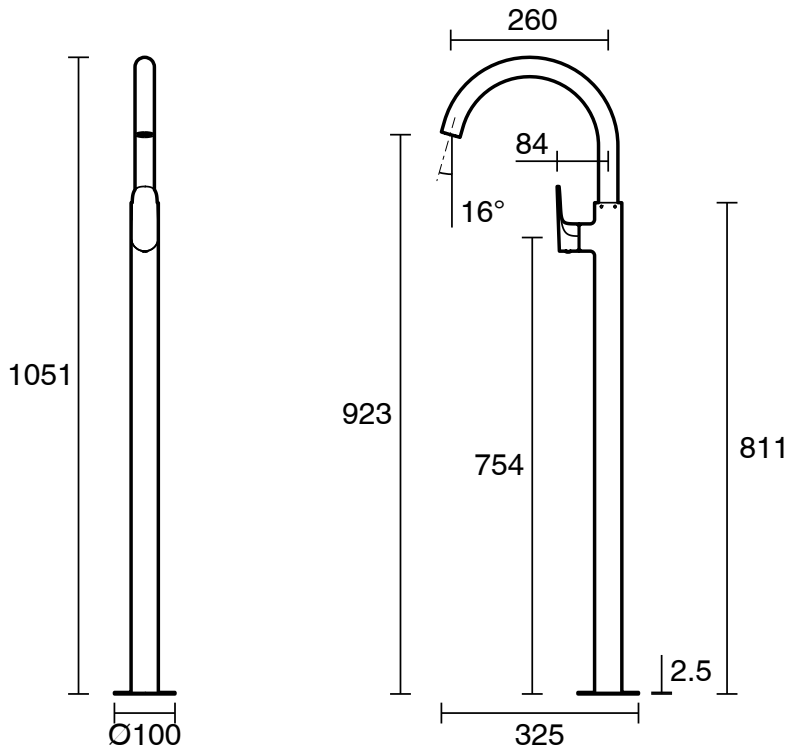

mizu

Mizu Silk Floor Mounted Bath Mixer Trimset Only Chrome

2217970

SPECIFICATIONS

Recommended Use	Residential;Commercial
Colour Finish	Polished Chrome
Primary Material	DR Brass
Recommended Pressure Range	150 - 500 kPa as per AS3500
Max Continuous Working Temperature (deg C)	70
Min Continuous Working Temperature (deg C)	5

WARRANTY

Residential & Commercial Use (Years)	25
Spare Parts & Labour (Years)	1

Please refer to Mizu Warranty page for full Terms and Conditions

Dimensions are nominal measurements only.

CLEANING RECOMMENDATIONS:

We recommend the use of soapy water or approved cleaners. This product should not be cleaned with abrasive materials. Damage caused by any improper treatment is not covered by the product warranty. Refer to Warranty Conditions

Disclaimer: Products in this specification manual must by regulation be installed by licensed and registered trade people. The manufacturer/distributor reserves the right to vary specifications or delete models from their range without prior notification. Dimensions are nominal measurements only. Dimensions and set-outs listed are correct at time of publication however the manufacturer/distributor takes no responsibility for printing errors.

Published 01/04/2026

To see the complete Mizu range go to www.reece.com.au

WaterMark
AS/NZS 3718
WM-022094