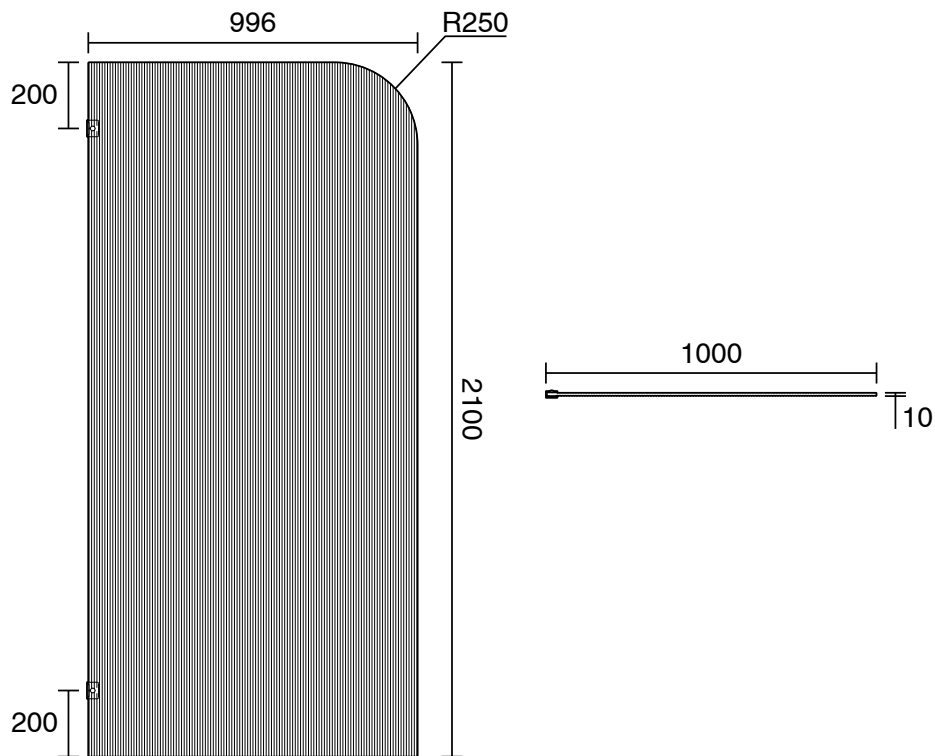

KADO

Kado Lux Frameless Curved Left Fluted Panel with Wall Clips 1000mm Matte Black

1710089

SPECIFICATIONS

Recommended Use	Residential;Commercial
Colour Finish	Matte Black;Clear
Primary Material	Glass
Frame Configuration	Frameless
Screen Shape	Curved
Screen Appearance	Fluted
Screen Fixing	Clips
Mounting	Wall

WARRANTY

Residential & Commercial Use (Years)	7
Spare Parts & Labour (Years)	1

Please refer to Kado Warranty Page for full Terms and Conditions

Dimensions are nominal measurements only.

CLEANING RECOMMENDATIONS:

We recommend the use of soapy water or approved cleaners. This product should not be cleaned with abrasive materials. Damage caused by any improper treatment is not covered by the product warranty. Refer to Warranty Conditions

Disclaimer: Products in this specification manual must by regulation be installed by licensed and registered trade people. The manufacturer/distributor reserves the right to vary specifications or delete models from their range without prior notification. Dimensions are nominal measurements only. Dimensions and set-outs listed are correct at time of publication however the manufacturer/distributor takes no responsibility for printing errors.

Published 01/04/2026

To see the complete Kado range go to www.reece.com.au