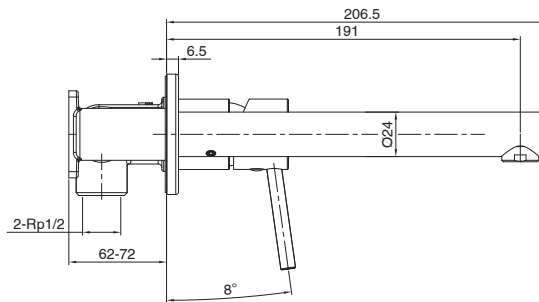

mizu

Mizu Drift MK2 Wall Bath Mixer Set Kit Brushed Gunmetal

2267167

SPECIFICATIONS

Recommended Use	Residential;Commercial
Colour Finish	Brushed Gunmetal
Primary Material	DR Brass
Recommended Pressure Range	150 - 500 kPa as per AS3500
Max Continuous Working Temperature (deg C)	65
Min Continuous Working Temperature (deg C)	5

WARRANTY

Residential & Commercial Use (Years)	25
Spare Parts & Labour (Years)	1

Please refer to Mizu Warranty page for full Terms and Conditions

Dimensions are nominal measurements only.

CLEANING RECOMMENDATIONS:

We recommend the use of soapy water or approved cleaners. This product should not be cleaned with abrasive materials. Damage caused by any improper treatment is not covered by the product warranty. Refer to Warranty Conditions

Disclaimer: Products in this specification manual must by regulation be installed by licensed and registered trade people. The manufacturer/distributor reserves the right to vary specifications or delete models from their range without prior notification. Dimensions are nominal measurements only. Dimensions and set-outs listed are correct at time of publication however the manufacturer/distributor takes no responsibility for printing errors.

Published 01/04/2026

To see the complete Mizu range go to www.reece.com.au

WaterMark
AS/NZS 3718
WM-022094