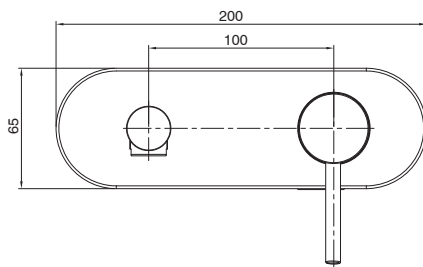

mizu

Mizu Drift MK2 Wall Bath Mixer Set Kit Brushed Gunmetal

2267167

SPECIFICATIONS

Recommended Use	Residential;Commercial
Colour Finish	Brushed Gunmetal
Primary Material	DR Brass
Recommended Pressure Range	150 - 500 kPa as per AS3500
Max Continuous Working Temperature (deg C)	65
Min Continuous Working Temperature (deg C)	5

WARRANTY

Residential & Commercial Use (Years)	25
Spare Parts & Labour (Years)	1

Please refer to Mizu Warranty page for full Terms and Conditions

Dimensions are nominal measurements only.

CLEANING RECOMMENDATIONS:

We recommend the use of soapy water or approved cleaners. This product should not be cleaned with abrasive materials. Damage caused by any improper treatment is not covered by the product warranty. Refer to Warranty Conditions

Disclaimer: Products in this specification manual must by regulation be installed by licensed and registered trade people. The manufacturer/distributor reserves the right to vary specifications or delete models from their range without prior notification. Dimensions are nominal measurements only. Dimensions and set-outs listed are correct at time of publication however the manufacturer/distributor takes no responsibility for printing errors.

Published 01/04/2026

To see the complete Mizu range go to www.reece.com.au

WaterMark
AS/NZS 3718
WM-022094