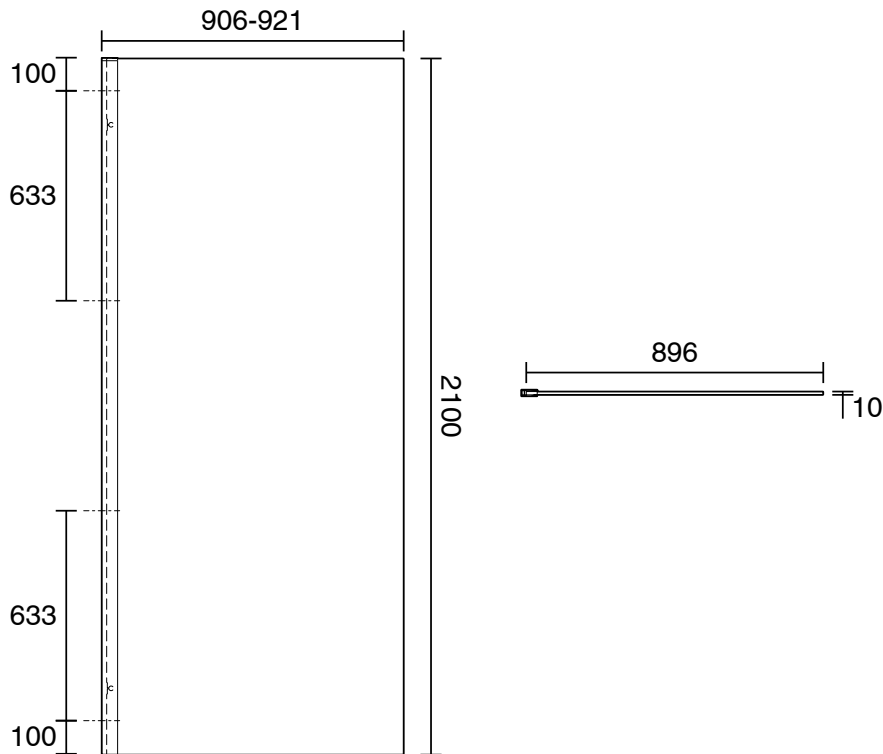

KADO

Kado Lux Frameless Rectangular Panel with Wall Channel Clear Glass 900mm Chrome

1710052

SPECIFICATIONS	
Recommended Use	Residential;Commercial
Colour Finish	Polished Chrome;Clear
Primary Material	Glass
Frame Configuration	Frameless
Screen Shape	Rectangular
Screen Appearance	Clear
Screen Fixing	Channel
Mounting	Wall
WARRANTY	
Residential & Commercial Use (Years)	7
Spare Parts & Labour (Years)	1
<i>Please refer to Kado Warranty Page for full Terms and Conditions</i>	