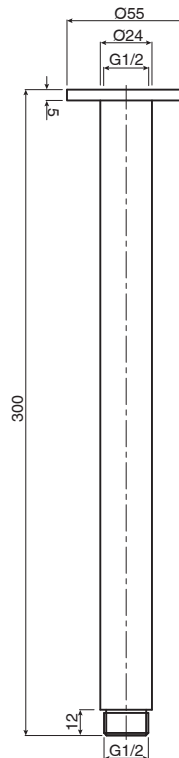

mizu

Mizu Drift Ceiling Shower Arm Only 300mm Brushed Brass

9512417

SPECIFICATIONS

Recommended Use	Residential;Commercial
Colour Finish	Brushed Brass
Primary Material	DR Brass
Recommended Pressure Range	150 - 500 kPa as per AS3500
Max Continuous Working Temperature (deg C)	60
Min Continuous Working Temperature (deg C)	5

WARRANTY

Residential & Commercial Use (Years)	25
Spare Parts & Labour (Years)	1

Please refer to Mizu Warranty page for full Terms and Conditions

Dimensions are nominal measurements only.

CLEANING RECOMMENDATIONS:

We recommend the use of soapy water or approved cleaners. This product should not be cleaned with abrasive materials. Damage caused by any improper treatment is not covered by the product warranty. Refer to Warranty Conditions

Disclaimer: Products in this specification manual must by regulation be installed by licensed and registered trade people. The manufacturer/distributor reserves the right to vary specifications or delete models from their range without prior notification. Dimensions are nominal measurements only. Dimensions and set-outs listed are correct at time of publication however the manufacturer/distributor takes no responsibility for printing errors.

Published 01/04/2026

To see the complete Mizu range go to www.reece.com.au

WaterMark
AS/NZS 3862
WM 022468