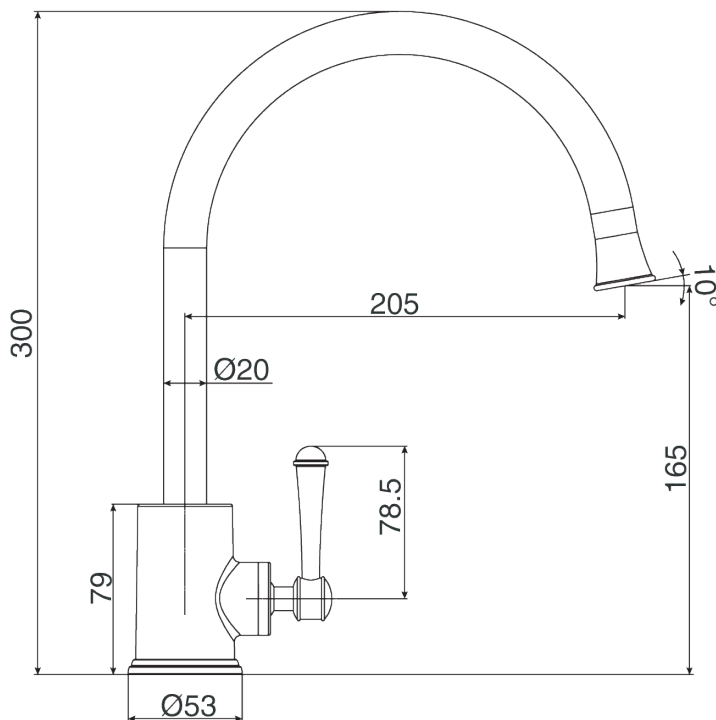

Posh Canterbury Sink Mixer (4*)

SPECIFICATIONS

Recommended Use	Residential;Commercial
Colour	Chrome
Colour Availability	Chrome, Brass Gold
Material	Brass - DR
Recommended Pressure Range	150 - 500 kPa
Max Continuous Working Pressure	500 kPa
Max Continuous Working Temperature	80 deg C
Suitable for Storage Tank Hot Water	Yes
Suitable for Continuous Flow Hot Water	Yes
Suitable for Gravity Feed Hot Water	No

WARRANTY

Residential & Commercial Use (Years)	25
Spare Parts & Labour (Years)	1

Please refer to Posh Warranty Page for full Terms and Conditions

Dimensions are nominal measurements only.

CLEANING RECOMMENDATIONS:

We recommend the use of soapy water or approved cleaners. This product should not be cleaned with abrasive materials. Damage caused by any improper treatment is not covered by the product warranty. Refer to Warranty Conditions

Disclaimer: Products in this specification manual must by regulation be installed by licensed and registered trade people. The manufacturer/distributor reserves the right to vary specifications or delete models from their range without prior notification. Dimensions are nominal measurements only. Dimensions and set-outs listed are correct at time of publication however the manufacturer/distributor takes no responsibility for printing errors.

Published 01/04/2026