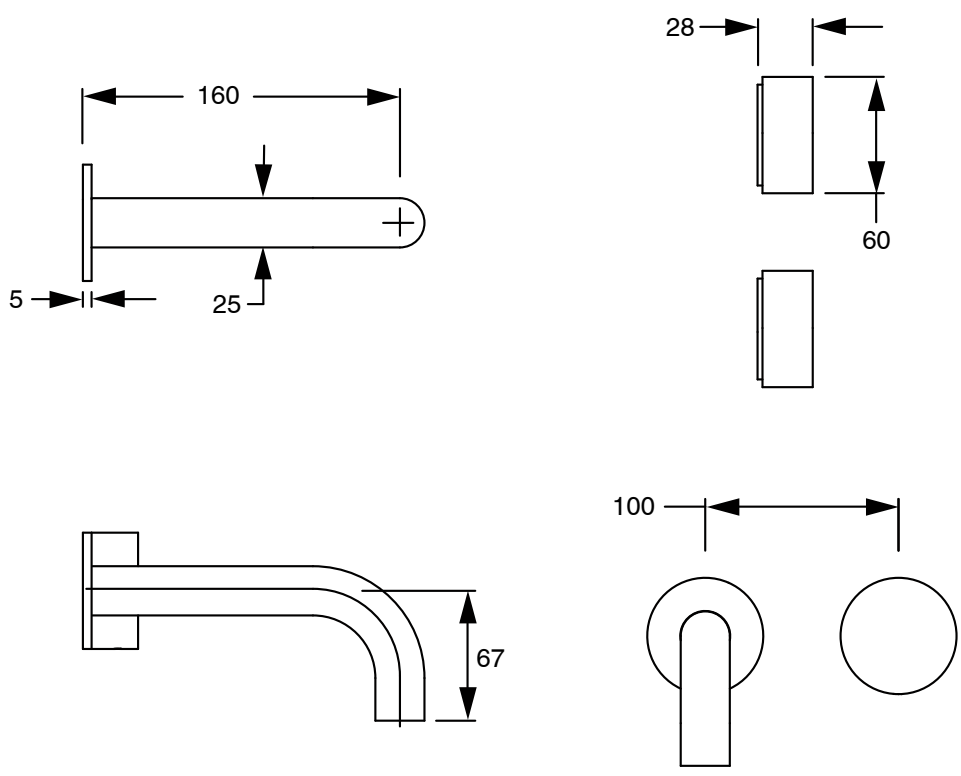

SUSSEX

Sussex Pure Progressive Wall Bath Mixer System 160mm PVD Brushed Gunmetal Lead Free

49978

SPECIFICATIONS

Recommended Use	Residential;Commercial
Colour Finish	Brushed Gunmetal
Primary Material	Lead Free Brass
Recommended Pressure Range	150 - 500 kPa as per AS3500
Max Continuous Working Temperature (deg C)	65
Min Continuous Working Temperature (deg C)	1

WARRANTY

Residential Use (Years)	40
Commercial Use (Years)	10

Please refer to Sussex Warranty page for full Terms and Conditions

Dimensions are nominal measurements only.

CLEANING RECOMMENDATIONS:

We recommend the use of soapy water or approved cleaners. This product should not be cleaned with abrasive materials. Damage caused by any improper treatment is not covered by the product warranty. Refer to Warranty Conditions

Disclaimer: Products in this specification manual must by regulation be installed by licensed and registered trade people. The manufacturer/distributor reserves the right to vary specifications or delete models from their range without prior notification. Dimensions are nominal measurements only. Dimensions and set-outs listed are correct at time of publication however the manufacturer/distributor takes no responsibility for printing errors.

Published 14/05/2026

To see the complete Sussex range go to www.reece.com.au