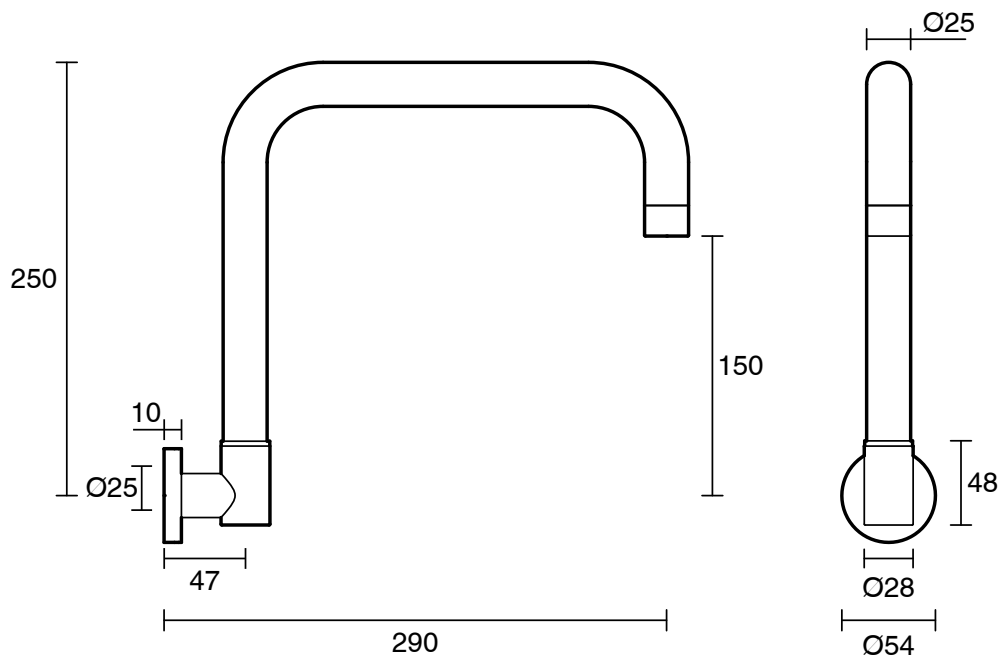

SUSSEX

Scala Wall Spa Outlet Square Chrome Lead Free

52724

SPECIFICATIONS

Recommended Use	Residential;Commercial
Colour Finish	Polished Chrome
Primary Material	Lead Free Brass
Recommended Pressure Range	150 - 500 kPa as per AS3500
Max Continuous Working Temperature (deg C)	65
Min Continuous Working Temperature (deg C)	1

WARRANTY

Residential Use (Years)	40
Commercial Use (Years)	10

Please refer to Sussex Warranty page for full Terms and Conditions

Dimensions are nominal measurements only.

CLEANING RECOMMENDATIONS:

We recommend the use of soapy water or approved cleaners. This product should not be cleaned with abrasive materials. Damage caused by any improper treatment is not covered by the product warranty. Refer to Warranty Conditions

Disclaimer: Products in this specification manual must by regulation be installed by licensed and registered trade people. The manufacturer/distributor reserves the right to vary specifications or delete models from their range without prior notification. Dimensions are nominal measurements only. Dimensions and set-outs listed are correct at time of publication however the manufacturer/distributor takes no responsibility for printing errors.

Published 12/05/2026

To see the complete Sussex range go to www.reece.com.au