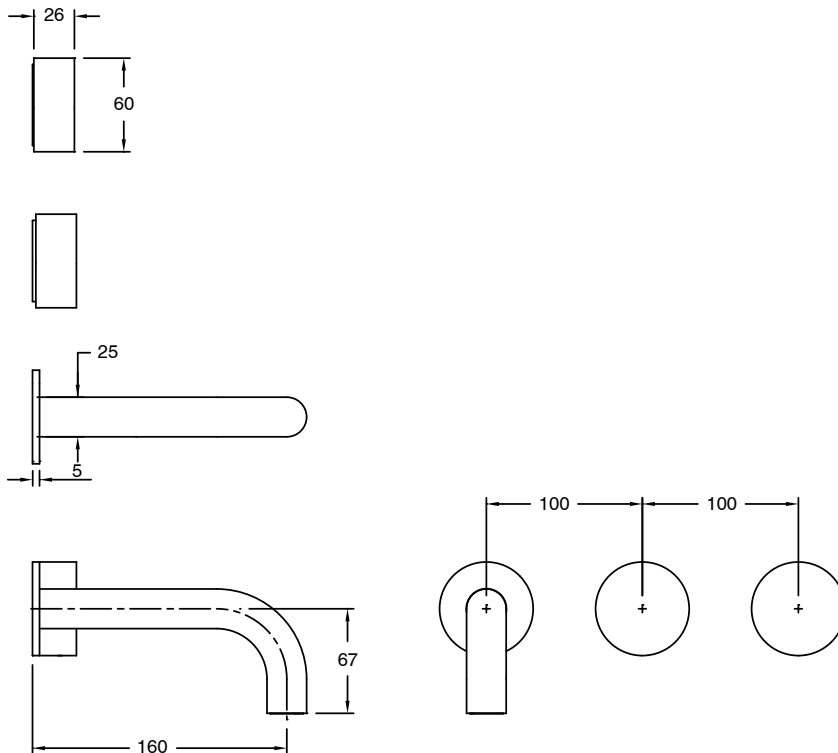

SUSSEX

Sussex Pure Wall Bath Hostess System 160mm PVD Brushed Gunmetal Lead Free

46786

SPECIFICATIONS

Recommended Use	Residential;Commercial
Colour Finish	Brushed Gunmetal
Primary Material	Lead Free Brass
Recommended Pressure Range	150 - 500 kPa as per AS3500
Max Continuous Working Temperature (deg C)	65
Min Continuous Working Temperature (deg C)	1

WARRANTY

Residential Use (Years)	40
Commercial Use (Years)	10

Please refer to Sussex Warranty page for full Terms and Conditions

Dimensions are nominal measurements only.

CLEANING RECOMMENDATIONS:

We recommend the use of soapy water or approved cleaners. This product should not be cleaned with abrasive materials. Damage caused by any improper treatment is not covered by the product warranty. Refer to Warranty Conditions

Disclaimer: Products in this specification manual must by regulation be installed by licensed and registered trade people. The manufacturer/distributor reserves the right to vary specifications or delete models from their range without prior notification. Dimensions are nominal measurements only. Dimensions and set-outs listed are correct at time of publication however the manufacturer/distributor takes no responsibility for printing errors.

Published 14/05/2026

To see the complete Sussex range go to www.reece.com.au