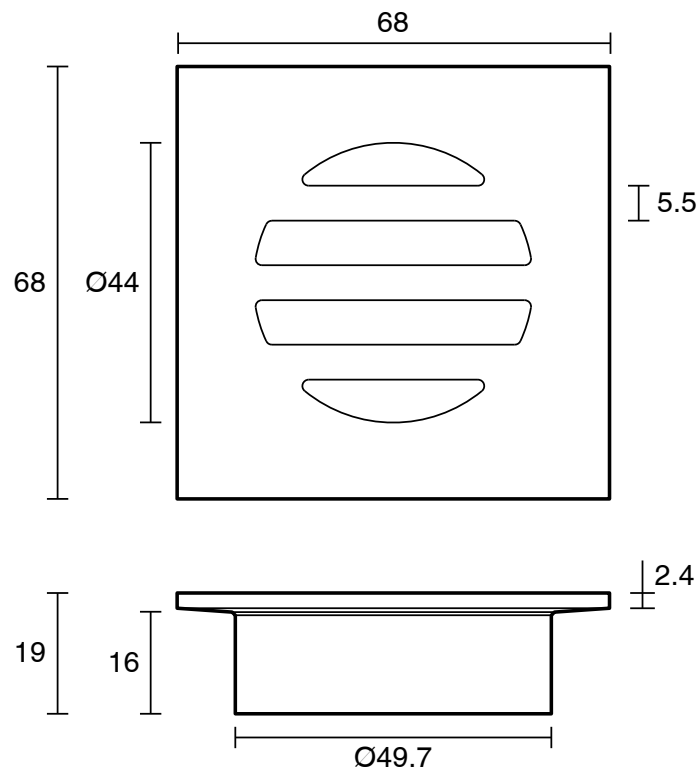

mizu

Mizu Drift Drop In Grate Square 50mm Brushed Brass

9512367

SPECIFICATIONS	
Recommended Use	Residential;Commercial
Colour Finish	Brushed Brass
Primary Material	DR Brass
WARRANTY	
Parts Replacement Only - excludes labour costs (Years)	1
<i>Please refer to Mizu Warranty page for full Terms and Conditions</i>	