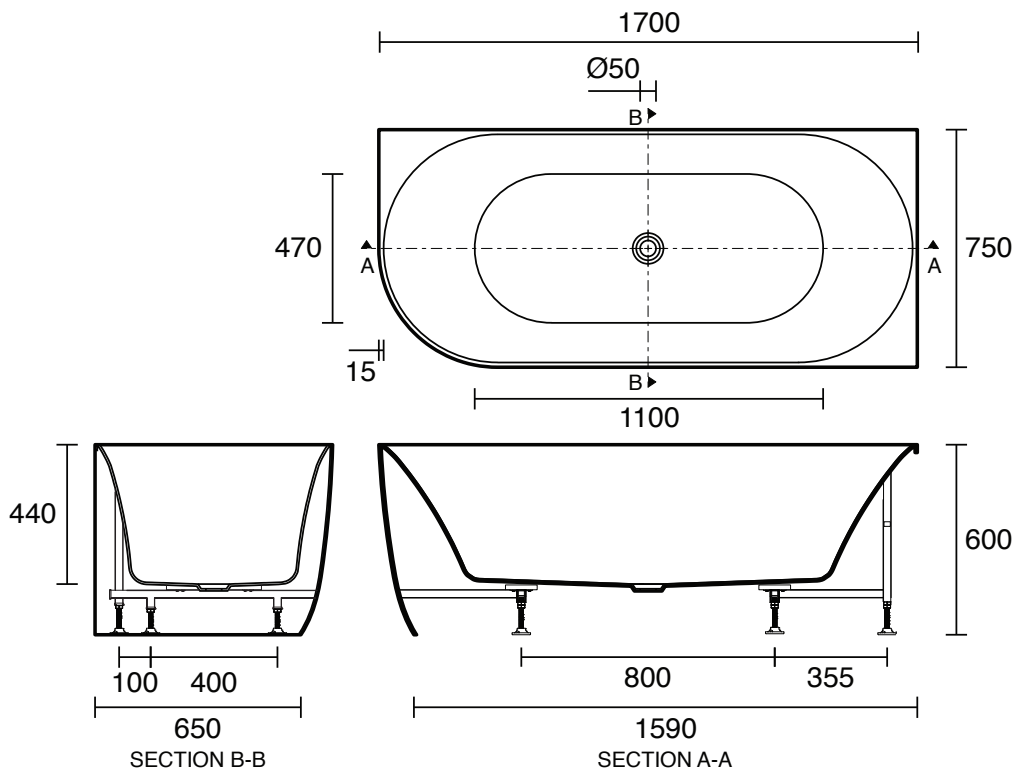

Posh Solus Back To Corner Freestanding Bath 1700mm Right Corner White

1708913

SPECIFICATIONS

Recommended Use	Residential;Commercial
Material	Sanitary Grade Acrylic
Colour	White
Capacity	280 ltr
Weight	48 kg
Fixing	Silicone to Floor
Overflow Configuration	No Overflow
Plug & Waste Size	40mm

WARRANTY

Residential Use (Years)	20
Commercial Use (Years)	1
Spare Parts & Labour (Years)	1

Please refer to Posh Warranty Page for full Terms and Conditions

Dimensions are nominal measurements only.

CLEANING RECOMMENDATIONS:

We recommend the use of soapy water or approved cleaners. This product should not be cleaned with abrasive materials. Damage caused by any improper treatment is not covered by the product warranty. Refer to Warranty Conditions

Disclaimer: Products in this specification manual must by regulation be installed by licensed and registered trade people. The manufacturer/distributor reserves the right to vary specifications or delete models from their range without prior notification. Dimensions are nominal measurements only. Dimensions and set-outs listed are correct at time of publication however the manufacturer/distributor takes no responsibility for printing errors.

Published 12/05/2026

To see the complete Posh range go to
www.reece.com.au