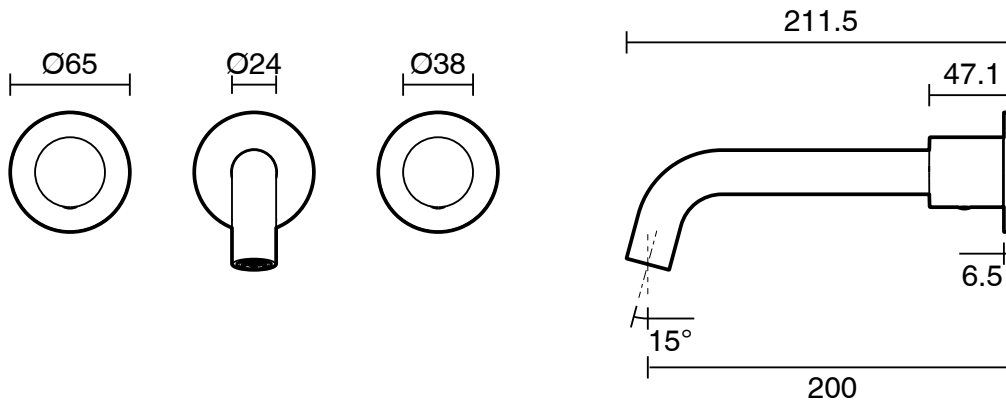

mizu

Mizu Drift Dial Wall Basin/Bath Set 200mm Chrome (6 Star) Lead Free

34583

SPECIFICATIONS	
Recommended Use	Residential;Commercial
Colour Finish	Polished Chrome
Primary Material	Lead Free Brass
Recommended Pressure Range	150 - 500 kPa as per AS3500
Max Continuous Working Temperature (deg C)	65
Min Continuous Working Temperature (deg C)	5
WARRANTY	
Residential & Commercial Use (Years)	25
Spare Parts & Labour (Years)	1
<i>Please refer to Mizu Warranty page for full Terms and Conditions</i>	

Disclaimer: Products in this specification manual must by regulation be installed by licensed and registered trade people. The manufacturer/distributor reserves the right to vary specifications or delete models from their range without prior notification. Dimensions are nominal measurements only. Dimensions and set-outs listed are correct at time of publication however the manufacturer/distributor takes no responsibility for printing errors.