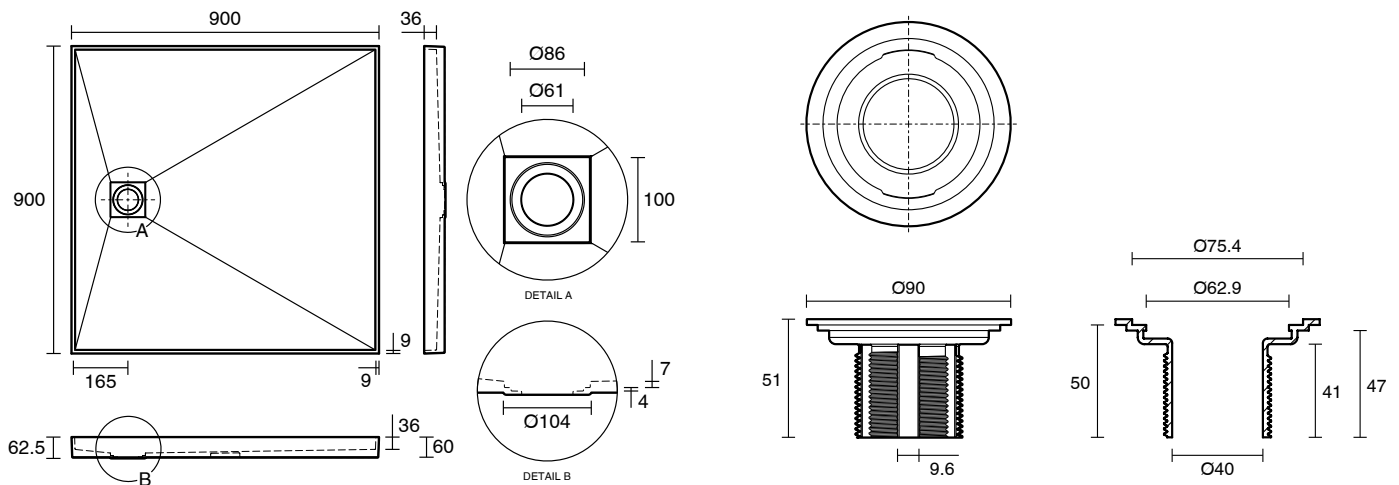

Posh Solus Tile Over Shower Tray with Rear Stainless Steel Round Floor Waste 900mm x 900mm

9512232

SPECIFICATIONS

Recommended Use	Residential;Commercial
Shower Base Colour	Grey
Shower Base Material	SMC
Shower Grate Material	Stainless Steel (316 Grade)
Waste Position	Centre Rear
Shower Base Waste Size	50 mm
Weight of Shower Base	20 kg
Usage	Corner & Alcove Install

WARRANTY

Residential & Commercial Use (Years)	7
Spare Parts & Labour (Years)	1

Please refer to Posh Warranty Page for full Terms and Conditions

Dimensions are nominal measurements only.

CLEANING RECOMMENDATIONS:

We recommend the use of soapy water or approved cleaners. This product should not be cleaned with abrasive materials. Damage caused by any improper treatment is not covered by the product warranty. Refer to Warranty Conditions

Disclaimer: Products in this specification manual must by regulation be installed by licensed and registered trade people. The manufacturer/distributor reserves the right to vary specifications or delete models from their range without prior notification. Dimensions are nominal measurements only. Dimensions and set-outs listed are correct at time of publication however the manufacturer/distributor takes no responsibility for printing errors.

Published 01/04/2026

To see the complete Posh range go to www.reece.com.au