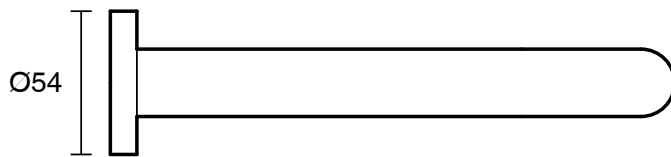

SUSSEX

Scala 25 Wall Outlet Curved 200mm PVD Brushed Platinum Gold (3 Star) Lead Free

51141

SPECIFICATIONS

Recommended Use	Residential;Commercial
Colour Finish	Brushed Platinum Gold
Primary Material	Lead Free Brass
Recommended Pressure Range	150 - 500 kPa as per AS3500
Max Continuous Working Temperature (deg C)	65
Min Continuous Working Temperature (deg C)	1

WARRANTY

Residential Use (Years)	40
Commercial Use (Years)	10

Please refer to Sussex Warranty page for full Terms and Conditions

Dimensions are nominal measurements only.

CLEANING RECOMMENDATIONS:

We recommend the use of soapy water or approved cleaners. This product should not be cleaned with abrasive materials. Damage caused by any improper treatment is not covered by the product warranty. Refer to Warranty Conditions

Disclaimer: Products in this specification manual must by regulation be installed by licensed and registered trade people. The manufacturer/distributor reserves the right to vary specifications or delete models from their range without prior notification. Dimensions are nominal measurements only. Dimensions and set-outs listed are correct at time of publication however the manufacturer/distributor takes no responsibility for printing errors.

Published 30/04/2026

To see the complete Sussex range go to www.reece.com.au