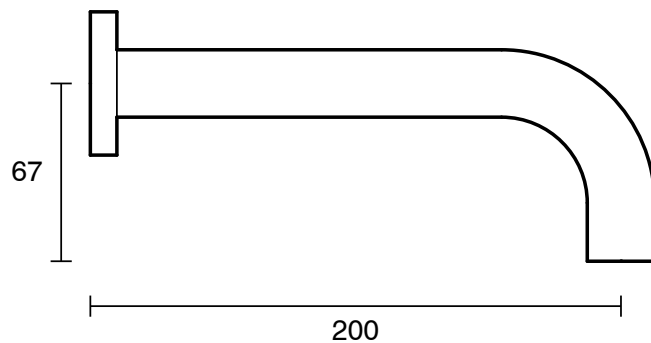

SUSSEX

Scala 25 Wall Outlet Curved 200mm PVD Brushed Platinum Gold (3 Star) Lead Free

51141

SPECIFICATIONS

Recommended Use	Residential;Commercial
Colour Finish	Brushed Platinum Gold
Primary Material	Lead Free Brass
Recommended Pressure Range	150 - 500 kPa as per AS3500
Max Continuous Working Temperature (deg C)	65
Min Continuous Working Temperature (deg C)	1

WARRANTY

Residential Use (Years)	40
Commercial Use (Years)	10

Please refer to Sussex Warranty page for full Terms and Conditions

Dimensions are nominal measurements only.

CLEANING RECOMMENDATIONS:

We recommend the use of soapy water or approved cleaners. This product should not be cleaned with abrasive materials. Damage caused by any improper treatment is not covered by the product warranty. Refer to Warranty Conditions

Disclaimer: Products in this specification manual must by regulation be installed by licensed and registered trade people. The manufacturer/distributor reserves the right to vary specifications or delete models from their range without prior notification. Dimensions are nominal measurements only. Dimensions and set-outs listed are correct at time of publication however the manufacturer/distributor takes no responsibility for printing errors.

Published 30/04/2026

To see the complete Sussex range go to www.reece.com.au