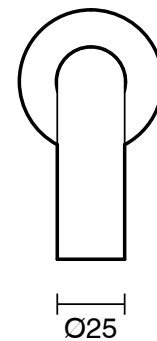

SUSSEX

Scala 25 Wall Outlet Curved 200mm PVD Brushed Platinum Gold (3 Star) Lead Free

51141

SPECIFICATIONS

Recommended Use	Residential;Commercial
Colour Finish	Brushed Platinum Gold
Primary Material	Lead Free Brass
Recommended Pressure Range	150 - 500 kPa as per AS3500
Max Continuous Working Temperature (deg C)	65
Min Continuous Working Temperature (deg C)	1

WARRANTY

Residential Use (Years)	40
Commercial Use (Years)	10

Please refer to Sussex Warranty page for full Terms and Conditions