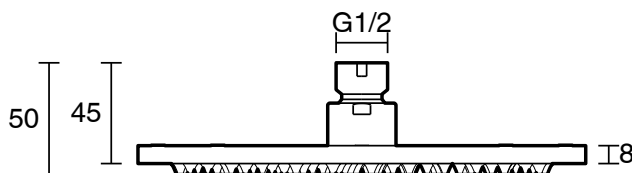

mizu

Mizu Drift Brass Overhead Shower 200mm Brushed Gold (3 Star)

9508791

SPECIFICATIONS

Recommended Use	Residential;Commercial
Colour Finish	Brushed Gold
Primary Material	DR Brass
Recommended Pressure Range	150 - 500 kPa as per AS3500
Max Continuous Working Temperature (deg C)	60
Min Continuous Working Temperature (deg C)	5

WARRANTY

Residential & Commercial Use (Years)	25
Spare Parts & Labour (Years)	1

Please refer to Mizu Warranty page for full Terms and Conditions

Dimensions are nominal measurements only.

CLEANING RECOMMENDATIONS:

We recommend the use of soapy water or approved cleaners. This product should not be cleaned with abrasive materials. Damage caused by any improper treatment is not covered by the product warranty. Refer to Warranty Conditions

Disclaimer: Products in this specification manual must by regulation be installed by licensed and registered trade people. The manufacturer/distributor reserves the right to vary specifications or delete models from their range without prior notification. Dimensions are nominal measurements only. Dimensions and set-outs listed are correct at time of publication however the manufacturer/distributor takes no responsibility for printing errors.

Published 01/04/2026

To see the complete Mizu range go to www.reece.com.au