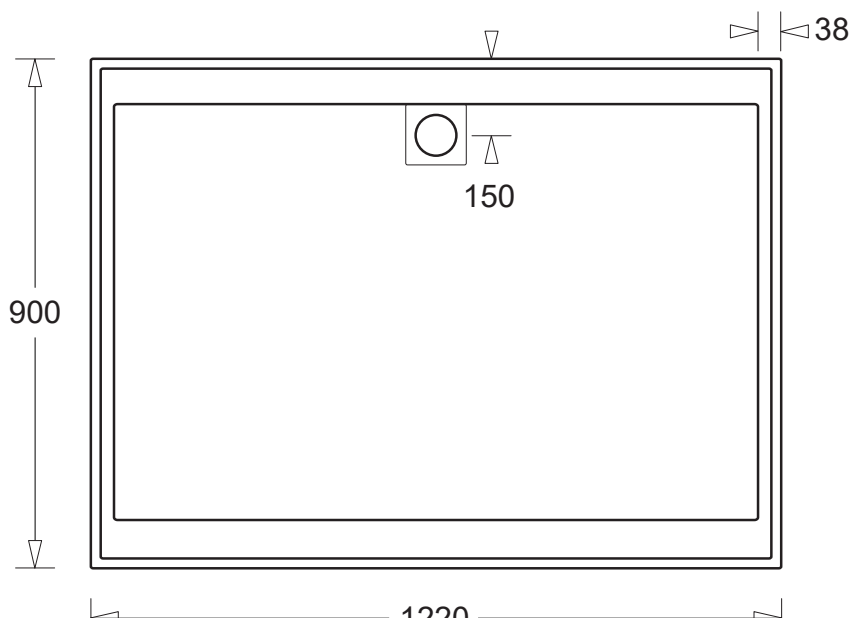

Posh Solus Polymarble Shower Base with Waste & Grate 1200 x 900mm White

1710009

SPECIFICATIONS

Recommended Use	Residential;Commercial
Material	Shower Base & Grate Cover (Polymarble) Waste (Moulded Plastic) Grate (Powder Coated Stainless Steel)
Colour	White
Waste Position	Centre Rear
Waste Size	50 mm

WARRANTY

Residential & Commercial Use (Years) 7

Spare Parts & Labour (Years) 1

Please refer to Posh Warranty Page for full Terms and Conditions

BACK EDGE PROFILE

Dimensions are nominal measurements only.

CLEANING RECOMMENDATIONS:

We recommend the use of soapy water or approved cleaners. This product should not be cleaned with abrasive materials. Damage caused by any improper treatment is not covered by the product warranty. Refer to Warranty Conditions

Disclaimer: Products in this specification manual must by regulation be installed by licensed and registered trade people. The manufacturer/distributor reserves the right to vary specifications or delete models from their range without prior notification. Dimensions are nominal measurements only. Dimensions and set-outs listed are correct at time of publication however the manufacturer/distributor takes no responsibility for printing errors.

Published 01/04/2026

To see the complete Posh range go to
www.reece.com.au