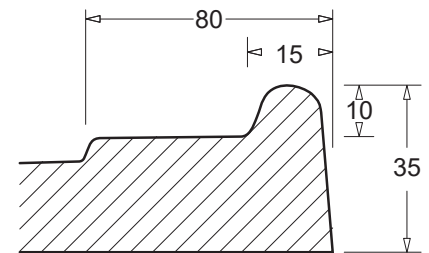

Posh Solus Polymarble Shower Base with Waste & Grate 1200 x 900mm White

1710009

SPECIFICATIONS

Recommended Use	Residential;Commercial
Material	Shower Base & Grate Cover (Polymarble) Waste (Moulded Plastic) Grate (Powder Coated Stainless Steel)
Colour	White
Waste Position	Centre Rear
Waste Size	50 mm

WARRANTY

Residential & Commercial Use (Years) 7

Spare Parts & Labour (Years) 1

Please refer to Posh Warranty Page for full Terms and Conditions

BACK EDGE PROFILE

Dimensions are nominal measurements only.

CLEANING RECOMMENDATIONS:

We recommend the use of soapy water or approved cleaners. This product should not be cleaned with abrasive materials. Damage caused by any improper treatment is not covered by the product warranty. Refer to Warranty Conditions

Disclaimer: Products in this specification manual must by regulation be installed by licensed and registered trade people. The manufacturer/distributor reserves the right to vary specifications or delete models from their range without prior notification. Dimensions are nominal measurements only. Dimensions and set-outs listed are correct at time of publication however the manufacturer/distributor takes no responsibility for printing errors.

Published 01/04/2026

To see the complete Posh range go to
www.reece.com.au