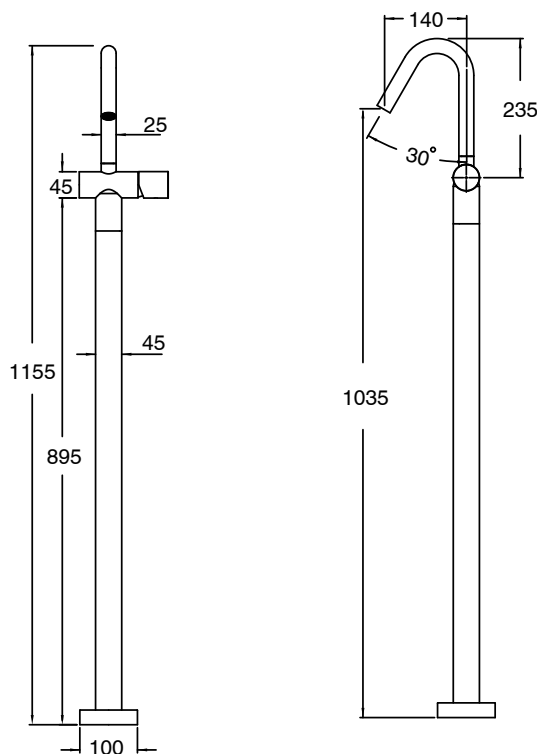

SUSSEX

Sussex Pure Floor Mounted Basin Mixer with Linear Textured Handles Trimset PVD Matte Black (5 Star) Lead Free 49863

SPECIFICATIONS

Recommended Use	Residential;Commercial
Colour Finish	Matte Black
Primary Material	Lead Free Brass
Recommended Pressure Range	150 - 500 kPa as per AS3500
Max Continuous Working Temperature (deg C)	65
Min Continuous Working Temperature (deg C)	1

WARRANTY

Residential Use (Years)	40
Commercial Use (Years)	10

Please refer to Sussex Warranty page for full Terms and Conditions

Dimensions are nominal measurements only.

CLEANING RECOMMENDATIONS:

We recommend the use of soapy water or approved cleaners. This product should not be cleaned with abrasive materials. Damage caused by any improper treatment is not covered by the product warranty. Refer to Warranty Conditions

Disclaimer: Products in this specification manual must by regulation be installed by licensed and registered trade people. The manufacturer/distributor reserves the right to vary specifications or delete models from their range without prior notification. Dimensions are nominal measurements only. Dimensions and set-outs listed are correct at time of publication however the manufacturer/distributor takes no responsibility for printing errors.

Published 07/05/2026

To see the complete Sussex range go to
www.reece.com.au