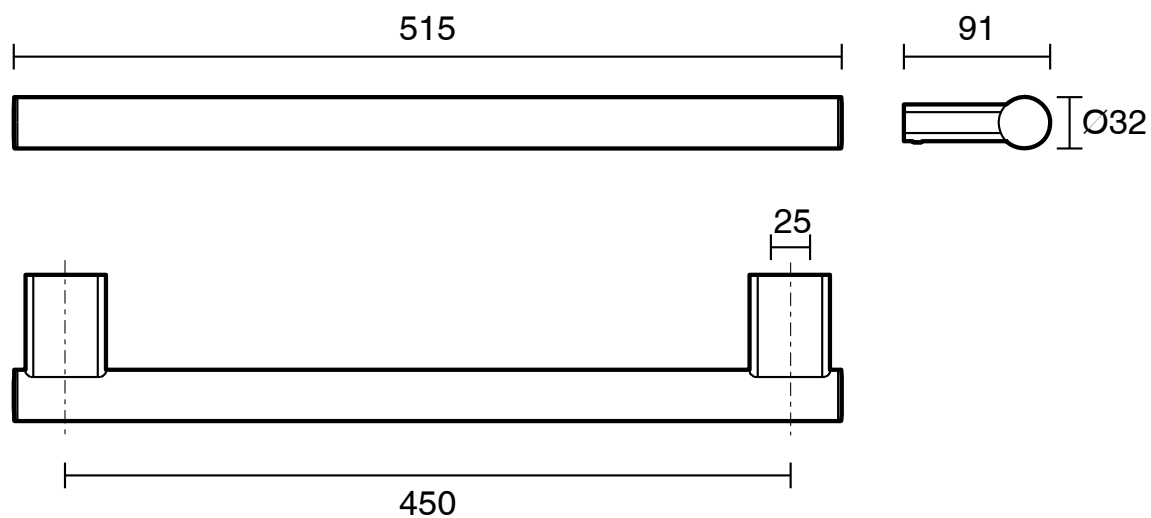

mizu

Mizu Drift Assisted Living Straight Grab Rail 450mm Brushed Nickel

2265144

SPECIFICATIONS

Recommended Use	Residential;Commercial
Colour Finish	Brushed Nickel
Primary Material	DR Brass

WARRANTY

Residential & Commercial Use (Years)	25
Spare Parts & Labour (Years)	1

Please refer to Mizu Warranty page for full Terms and Conditions

Dimensions are nominal measurements only.

CLEANING RECOMMENDATIONS:

We recommend the use of soapy water or approved cleaners. This product should not be cleaned with abrasive materials. Damage caused by any improper treatment is not covered by the product warranty. Refer to Warranty Conditions

Disclaimer: Products in this specification manual must by regulation be installed by licensed and registered trade people. The manufacturer/distributor reserves the right to vary specifications or delete models from their range without prior notification. Dimensions are nominal measurements only. Dimensions and set-outs listed are correct at time of publication however the manufacturer/distributor takes no responsibility for printing errors.

Published 01/04/2026

To see the complete Mizu range go to www.reece.com.au