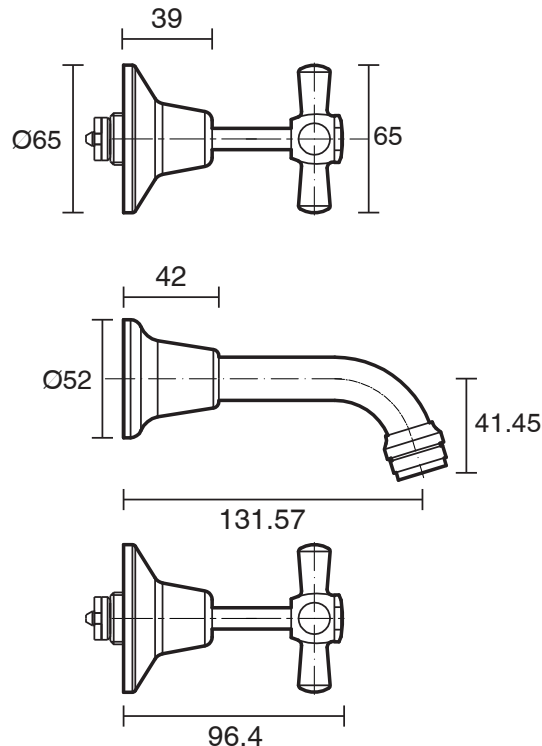

Posh Bristol Bath Set White / Gold

2205232

SPECIFICATIONS

Recommended Use	Residential;Commercial
Colour Finish	White;Gold
Primary Material	DR Brass
Recommended Pressure Range	150 - 500 kPa as per AS3500
Max Continuous Working Temperature (deg C)	80
Min Continuous Working Temperature (deg C)	5
Hot Water Unit Suitability	Storage Tank;Continuous Flow

WARRANTY

Residential & Commercial Use (Years)	25
Spare Parts & Labour (Years)	1

Please refer to Posh Warranty Page for full Terms and Conditions

Dimensions are nominal measurements only.

CLEANING RECOMMENDATIONS:

We recommend the use of soapy water or approved cleaners. This product should not be cleaned with abrasive materials. Damage caused by any improper treatment is not covered by the product warranty. Refer to Warranty Conditions

Disclaimer: Products in this specification manual must by regulation be installed by licensed and registered trade people. The manufacturer/distributor reserves the right to vary specifications or delete models from their range without prior notification. Dimensions are nominal measurements only. Dimensions and set-outs listed are correct at time of publication however the manufacturer/distributor takes no responsibility for printing errors.

Published 01/04/2026

To see the complete Posh range go to
www.reece.com.au