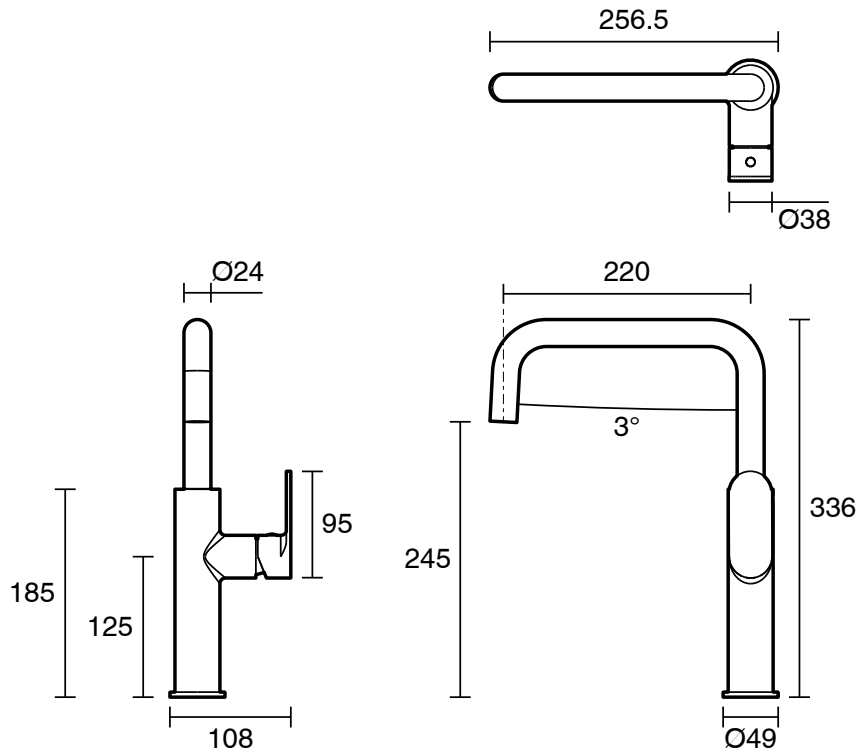

mizu

Mizu Soothe MK2 Gooseneck Sink Mixer Tap Square Matte Black (5 Star) Lead Free

2265236

SPECIFICATIONS	
Recommended Use	Residential;Commercial
Colour Finish	Matte Black
Primary Material	Lead Free Brass
Recommended Pressure Range	150 - 500 kPa as per AS3500
Max Continuous Working Temperature (deg C)	65
Min Continuous Working Temperature (deg C)	5
WARRANTY	
Residential & Commercial Use (Years)	25
Spare Parts & Labour (Years)	1
<i>Please refer to Mizu Warranty page for full Terms and Conditions</i>	

Disclaimer: Products in this specification manual must by regulation be installed by licensed and registered trade people. The manufacturer/distributor reserves the right to vary specifications or delete models from their range without prior notification. Dimensions are nominal measurements only. Dimensions and set-outs listed are correct at time of publication however the manufacturer/distributor takes no responsibility for printing errors.