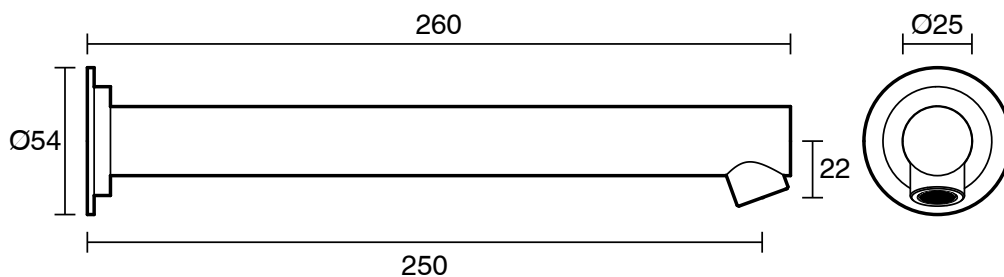

SUSSEX

Scala Wall Bath Outlet Straight 250mm PVD Brushed Bronze Lead Free

51254

SPECIFICATIONS

Recommended Use	Residential;Commercial
Colour Finish	Brushed Bronze
Primary Material	Lead Free Brass
Recommended Pressure Range	150 - 500 kPa as per AS3500
Max Continuous Working Temperature (deg C)	65
Min Continuous Working Temperature (deg C)	1

WARRANTY

Residential Use (Years)	40
Commercial Use (Years)	10

Please refer to Sussex Warranty page for full Terms and Conditions

Dimensions are nominal measurements only.

CLEANING RECOMMENDATIONS:

We recommend the use of soapy water or approved cleaners. This product should not be cleaned with abrasive materials. Damage caused by any improper treatment is not covered by the product warranty. Refer to Warranty Conditions

Disclaimer: Products in this specification manual must by regulation be installed by licensed and registered trade people. The manufacturer/distributor reserves the right to vary specifications or delete models from their range without prior notification. Dimensions are nominal measurements only. Dimensions and set-outs listed are correct at time of publication however the manufacturer/distributor takes no responsibility for printing errors.

Published 12/05/2026

To see the complete Sussex range go to www.reece.com.au