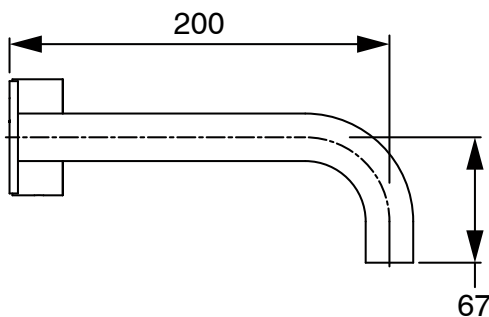

SUSSEX

**Sussex Pure Progressive Wall Basin Mixer System 200mm with Cirque Textured Handles
PVD Matte Black (3 Star) Lead Free
50496**

SPECIFICATIONS	
Recommended Use	Residential;Commercial
Colour Finish	Matte Black
Primary Material	Lead Free Brass
Recommended Pressure Range	150 - 500 kPa as per AS3500
Max Continuous Working Temperature (deg C)	65
Min Continuous Working Temperature (deg C)	1
WARRANTY	
Residential Use (Years)	40
Commercial Use (Years)	10
<i>Please refer to Sussex Warranty page for full Terms and Conditions</i>	