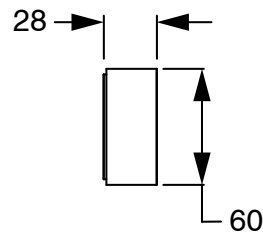

SUSSEX

**Sussex Pure Progressive Wall Basin Mixer System 200mm with Cirque Textured Handles
PVD Matte Black (3 Star) Lead Free
50496**

SPECIFICATIONS	
Recommended Use	Residential;Commercial
Colour Finish	Matte Black
Primary Material	Lead Free Brass
Recommended Pressure Range	150 - 500 kPa as per AS3500
Max Continuous Working Temperature (deg C)	65
Min Continuous Working Temperature (deg C)	1
WARRANTY	
Residential Use (Years)	40
Commercial Use (Years)	10
<i>Please refer to Sussex Warranty page for full Terms and Conditions</i>	