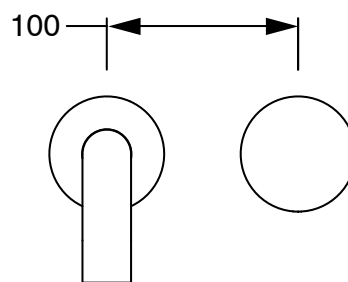

SUSSEX

**Sussex Pure Progressive Wall Basin Mixer System 200mm with Cirque Textured Handles
PVD Matte Black (3 Star) Lead Free
50496**

SPECIFICATIONS	
Recommended Use	Residential;Commercial
Colour Finish	Matte Black
Primary Material	Lead Free Brass
Recommended Pressure Range	150 - 500 kPa as per AS3500
Max Continuous Working Temperature (deg C)	65
Min Continuous Working Temperature (deg C)	1
WARRANTY	
Residential Use (Years)	40
Commercial Use (Years)	10
<i>Please refer to Sussex Warranty page for full Terms and Conditions</i>	