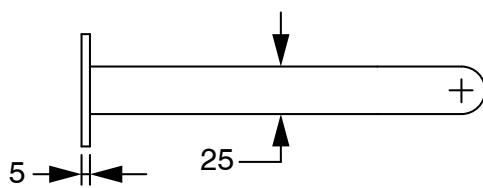

SUSSEX

**Sussex Pure Progressive Wall Basin Mixer System 200mm with Cirque Textured Handles
PVD Matte Black (3 Star) Lead Free
50496**

SPECIFICATIONS	
Recommended Use	Residential;Commercial
Colour Finish	Matte Black
Primary Material	Lead Free Brass
Recommended Pressure Range	150 - 500 kPa as per AS3500
Max Continuous Working Temperature (deg C)	65
Min Continuous Working Temperature (deg C)	1
WARRANTY	
Residential Use (Years)	40
Commercial Use (Years)	10
<i>Please refer to Sussex Warranty page for full Terms and Conditions</i>	