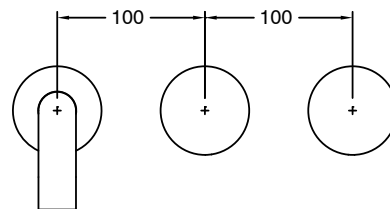

SUSSEX

**Sussex Pure Wall Basin Hostess System 200mm Right Hand with Cirque Textured Handles
PVD Brushed Bronze (3 Star)
9511063**

SPECIFICATIONS

Recommended Use	Residential;Commercial
Colour Finish	Brushed Bronze
Primary Material	DR Brass
Recommended Pressure Range	150 - 500 kPa as per AS3500
Max Continuous Working Temperature (deg C)	65
Min Continuous Working Temperature (deg C)	1

WARRANTY

Residential Use (Years)	40
Commercial Use (Years)	10

Please refer to Sussex Warranty page for full Terms and Conditions