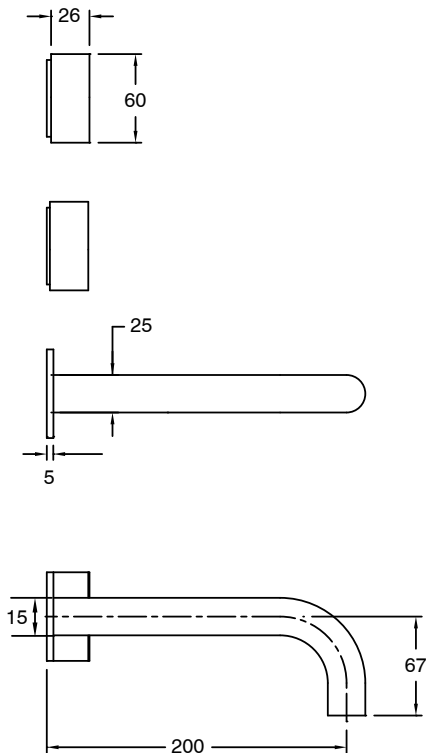

SUSSEX

**Sussex Pure Wall Basin Hostess System 200mm Right Hand with Cirque Textured Handles
PVD Brushed Bronze (3 Star)
9511063**

SPECIFICATIONS

Recommended Use	Residential;Commercial
Colour Finish	Brushed Bronze
Primary Material	DR Brass
Recommended Pressure Range	150 - 500 kPa as per AS3500
Max Continuous Working Temperature (deg C)	65
Min Continuous Working Temperature (deg C)	1

WARRANTY

Residential Use (Years)	40
Commercial Use (Years)	10

Please refer to Sussex Warranty page for full Terms and Conditions