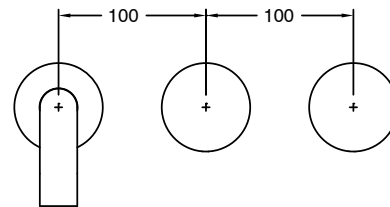

SUSSEX

Sussex Pure Wall Basin Hostess System 250mm PVD Brushed Bronze (3 Star) Lead Free

50835

SPECIFICATIONS	
Recommended Use	Residential;Commercial
Colour Finish	Brushed Bronze
Primary Material	Lead Free Brass
Recommended Pressure Range	150 - 500 kPa as per AS3500
Max Continuous Working Temperature (deg C)	65
Min Continuous Working Temperature (deg C)	1
WARRANTY	
Residential Use (Years)	40
Commercial Use (Years)	10
<i>Please refer to Sussex Warranty page for full Terms and Conditions</i>	