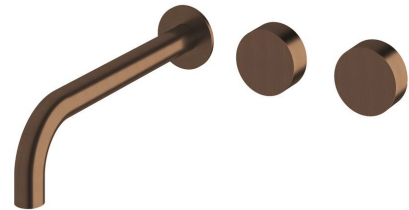

SUSSEX

Sussex Pure Wall Basin Hostess System 250mm PVD Brushed Bronze (3 Star) Lead Free

50835

SPECIFICATIONS	
Recommended Use	Residential;Commercial
Colour Finish	Brushed Bronze
Primary Material	Lead Free Brass
Recommended Pressure Range	150 - 500 kPa as per AS3500
Max Continuous Working Temperature (deg C)	65
Min Continuous Working Temperature (deg C)	1
WARRANTY	
Residential Use (Years)	40
Commercial Use (Years)	10
<i>Please refer to Sussex Warranty page for full Terms and Conditions</i>	