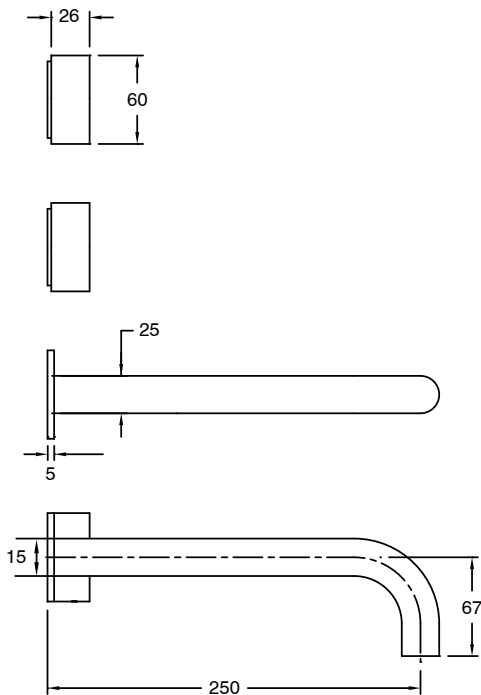

SUSSEX

Sussex Pure Wall Basin Hostess System 250mm PVD Brushed Bronze (3 Star) Lead Free

50835

SPECIFICATIONS	
Recommended Use	Residential;Commercial
Colour Finish	Brushed Bronze
Primary Material	Lead Free Brass
Recommended Pressure Range	150 - 500 kPa as per AS3500
Max Continuous Working Temperature (deg C)	65
Min Continuous Working Temperature (deg C)	1
WARRANTY	
Residential Use (Years)	40
Commercial Use (Years)	10
<i>Please refer to Sussex Warranty page for full Terms and Conditions</i>	

Disclaimer: Products in this specification manual must by regulation be installed by licensed and registered trade people. The manufacturer/distributor reserves the right to vary specifications or delete models from their range without prior notification. Dimensions are nominal measurements only. Dimensions and set-outs listed are correct at time of publication however the manufacturer/distributor takes no responsibility for printing errors.