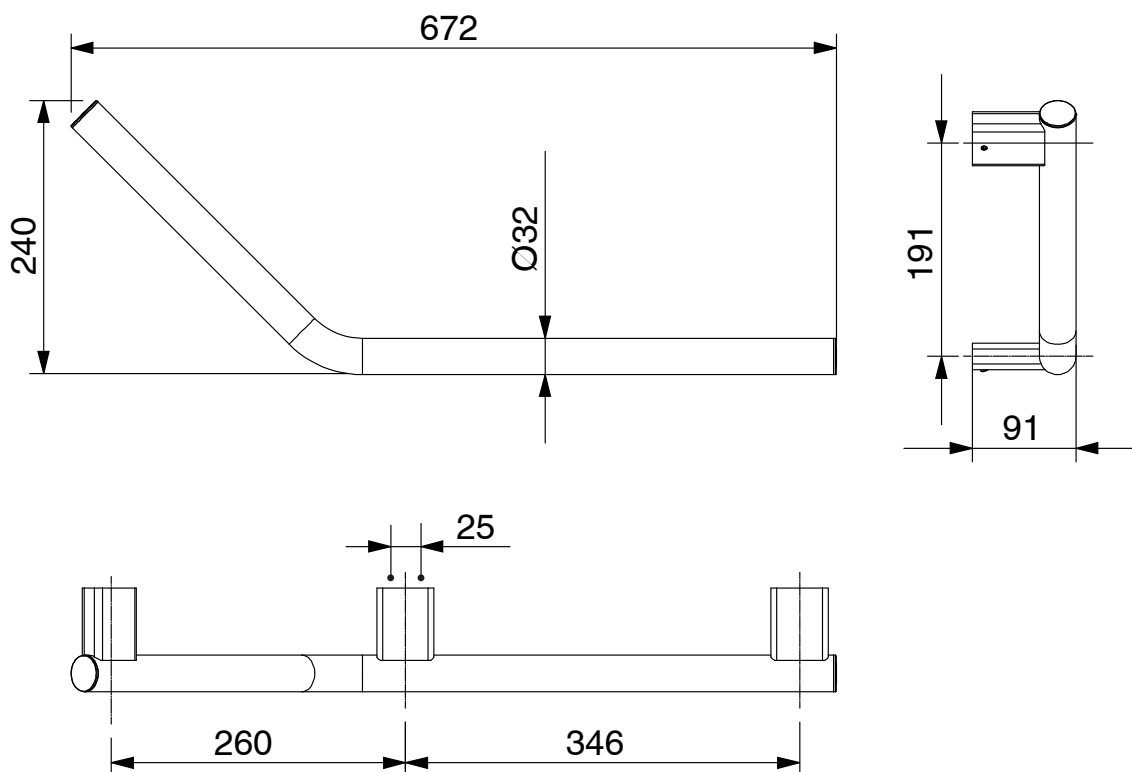

mizu

Mizu Drift Assisted Living Angled Grab Rail Right 260mm x 346mm 135 Degree Brushed Nickel

2265147

SPECIFICATIONS

Recommended Use	Residential;Commercial
Colour Finish	Brushed Nickel
Primary Material	DR Brass

WARRANTY

Residential & Commercial Use (Years)	25
Spare Parts & Labour (Years)	1

Please refer to Mizu Warranty page for full Terms and Conditions

Dimensions are nominal measurements only.

CLEANING RECOMMENDATIONS:

We recommend the use of soapy water or approved cleaners. This product should not be cleaned with abrasive materials. Damage caused by any improper treatment is not covered by the product warranty. Refer to Warranty Conditions

Disclaimer: Products in this specification manual must by regulation be installed by licensed and registered trade people. The manufacturer/distributor reserves the right to vary specifications or delete models from their range without prior notification. Dimensions are nominal measurements only. Dimensions and set-outs listed are correct at time of publication however the manufacturer/distributor takes no responsibility for printing errors.

Published 01/04/2026

To see the complete Mizu range go to www.reece.com.au