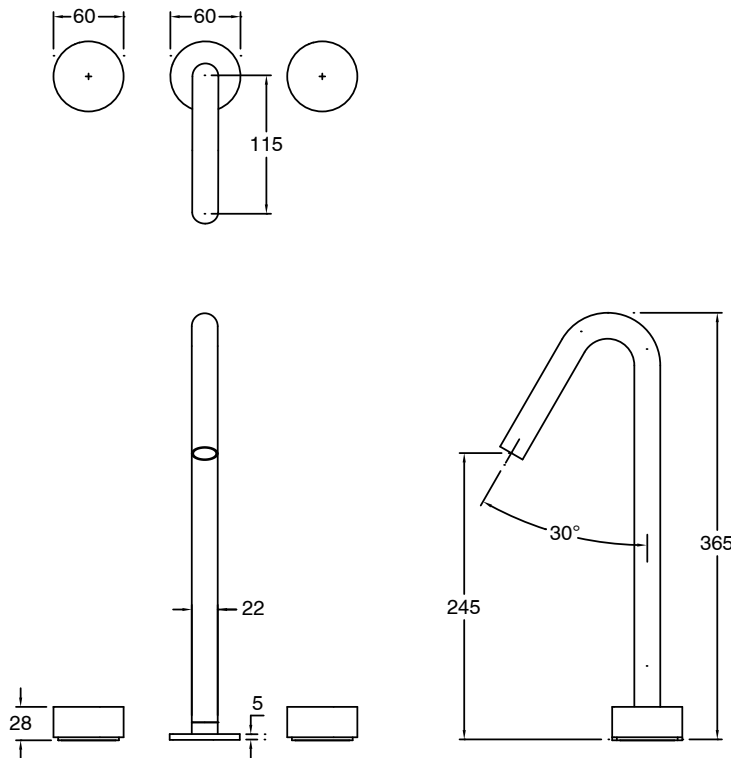

SUSSEX

Sussex Pure Vessel Basin Set with Diamond Textured Handles PVD Matte Black (5 Star) Lead Free

50721

SPECIFICATIONS	
Recommended Use	Residential;Commercial
Colour Finish	Matte Black
Primary Material	Lead Free Brass
Recommended Pressure Range	150 - 500 kPa as per AS3500
Max Continuous Working Temperature (deg C)	65
Min Continuous Working Temperature (deg C)	1
WARRANTY	
Residential Use (Years)	40
Commercial Use (Years)	10
<i>Please refer to Sussex Warranty page for full Terms and Conditions</i>	

Disclaimer: Products in this specification manual must by regulation be installed by licensed and registered trade people. The manufacturer/distributor reserves the right to vary specifications or delete models from their range without prior notification. Dimensions are nominal measurements only. Dimensions and set-outs listed are correct at time of publication however the manufacturer/distributor takes no responsibility for printing errors.