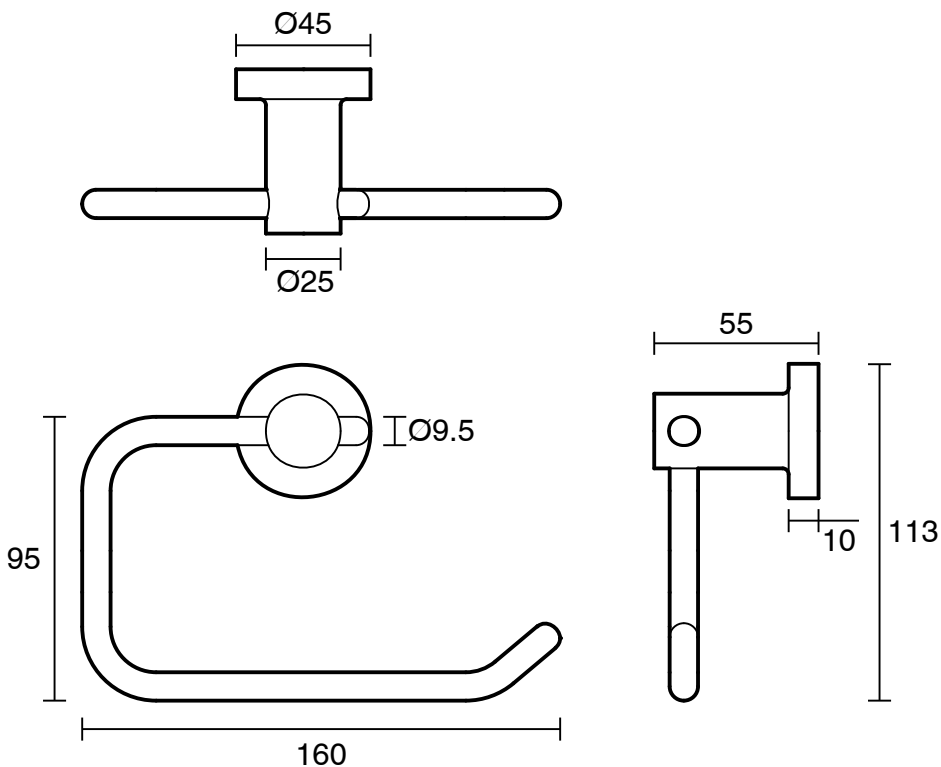

SUSSEX

Sussex Scala Toilet Roll Holder Satin Chrome

2261380

SPECIFICATIONS	
Recommended Use	Residential;Commercial
Colour Finish	Satin Chrome
Primary Material	Brass
WARRANTY	
Residential Use (Years)	40
Commercial Use (Years)	10
<i>Please refer to Sussex Warranty page for full Terms and Conditions</i>	

Disclaimer: Products in this specification manual must by regulation be installed by licensed and registered trade people. The manufacturer/distributor reserves the right to vary specifications or delete models from their range without prior notification. Dimensions are nominal measurements only. Dimensions and set-outs listed are correct at time of publication however the manufacturer/distributor takes no responsibility for printing errors.