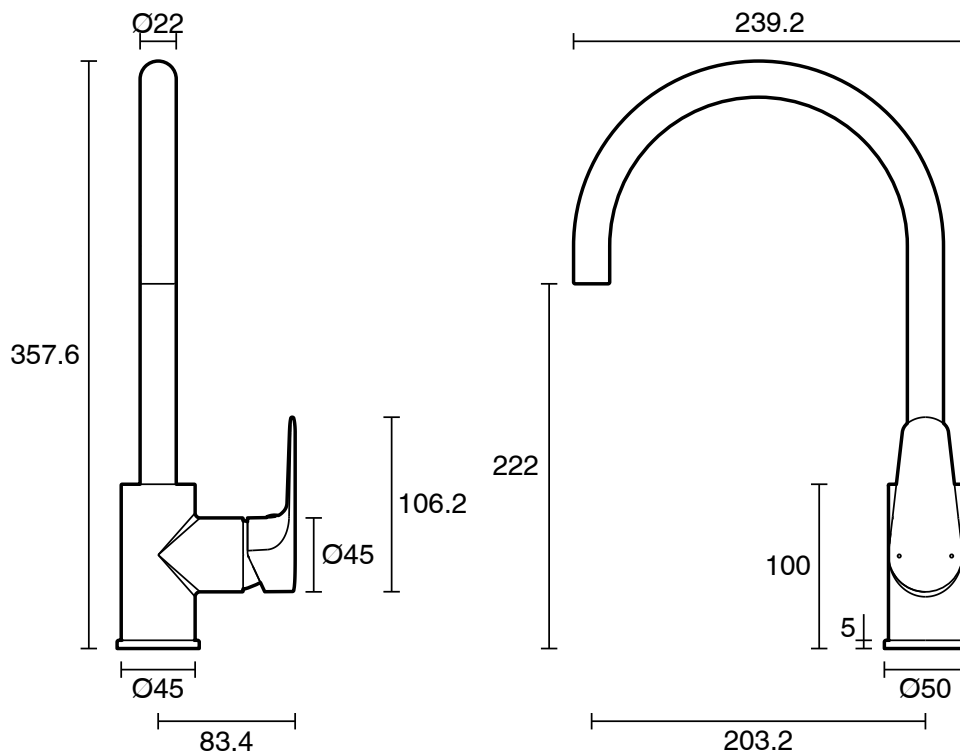

Posh Solus Gooseneck Sink Mixer Tap Matte Black (5 Star) Lead Free

2267349

SPECIFICATIONS

Recommended Use	Residential;Commercial
Colour Finish	Matte Black
Primary Material	Lead Free Brass
Recommended Pressure Range	150 - 500 kPa as per AS3500
Max Continuous Working Temperature (deg C)	65
Min Continuous Working Temperature (deg C)	5
Hot Water Unit Suitability	Continuous Flow;Storage Tank

WARRANTY

Residential & Commercial Use (Years)	25
Spare Parts & Labour (Years)	1

Please refer to Posh Warranty Page for full Terms and Conditions

Dimensions are nominal measurements only.

CLEANING RECOMMENDATIONS:

We recommend the use of soapy water or approved cleaners. This product should not be cleaned with abrasive materials. Damage caused by any improper treatment is not covered by the product warranty. Refer to Warranty Conditions

Disclaimer: Products in this specification manual must by regulation be installed by licensed and registered trade people. The manufacturer/distributor reserves the right to vary specifications or delete models from their range without prior notification. Dimensions are nominal measurements only. Dimensions and set-outs listed are correct at time of publication however the manufacturer/distributor takes no responsibility for printing errors.

Published 01/04/2026

To see the complete Posh range go to
www.reece.com.au