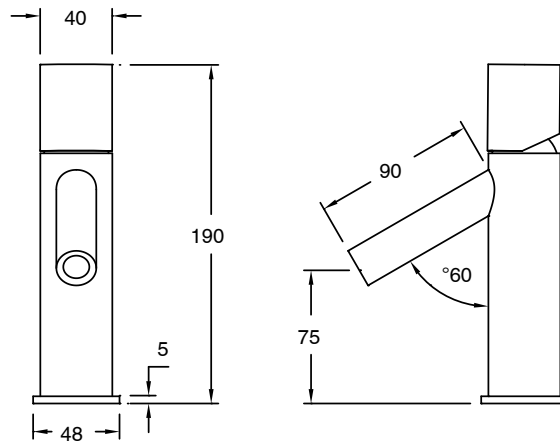

SUSSEX

Sussex Pure Basin Mixer with Diamond Textured Handles PVD Brushed Gold (6 Star) Lead Free

46916

SPECIFICATIONS	
Recommended Use	Residential;Commercial
Colour Finish	Brushed Gold
Primary Material	Lead Free Brass
Recommended Pressure Range	150 - 500 kPa as per AS3500
Max Continuous Working Temperature (deg C)	65
Min Continuous Working Temperature (deg C)	1
WARRANTY	
Residential Use (Years)	40
Commercial Use (Years)	10
<i>Please refer to Sussex Warranty page for full Terms and Conditions</i>	

Disclaimer: Products in this specification manual must by regulation be installed by licensed and registered trade people. The manufacturer/distributor reserves the right to vary specifications or delete models from their range without prior notification. Dimensions are nominal measurements only. Dimensions and set-outs listed are correct at time of publication however the manufacturer/distributor takes no responsibility for printing errors.