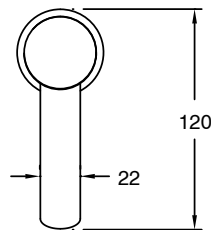

SUSSEX

Sussex Pure Basin Mixer with Diamond Textured Handles PVD Brushed Gold (6 Star) Lead Free

46916

SPECIFICATIONS	
Recommended Use	Residential;Commercial
Colour Finish	Brushed Gold
Primary Material	Lead Free Brass
Recommended Pressure Range	150 - 500 kPa as per AS3500
Max Continuous Working Temperature (deg C)	65
Min Continuous Working Temperature (deg C)	1
WARRANTY	
Residential Use (Years)	40
Commercial Use (Years)	10
<i>Please refer to Sussex Warranty page for full Terms and Conditions</i>	

Disclaimer: Products in this specification manual must by regulation be installed by licensed and registered trade people. The manufacturer/distributor reserves the right to vary specifications or delete models from their range without prior notification. Dimensions are nominal measurements only. Dimensions and set-outs listed are correct at time of publication however the manufacturer/distributor takes no responsibility for printing errors.