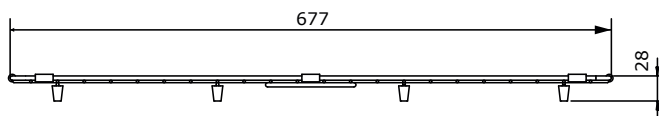

Memo Harper Sink Protect Grid 680mm x 350mm Stainless Steel

2407040

SPECIFICATIONS

Recommended Use	Residential;Commercial
Colour Finish	Stainless Steel
Primary Material	Stainless Steel 304

WARRANTY

Spare Parts & Labour (Years)	1

Please refer to Memo Warranty Page for full Terms and Conditions

Dimensions are nominal measurements only.

CLEANING RECOMMENDATIONS:

We recommend the use of soapy water or approved cleaners. This product should not be cleaned with abrasive materials. Damage caused by any improper treatment is not covered by the product warranty. Refer to Warranty Conditions

Disclaimer: Products in this specification manual must by regulation be installed by licensed and registered trade people. The manufacturer/distributor reserves the right to vary specifications or delete models from their range without prior notification. Dimensions are nominal measurements only. Dimensions and set-outs listed are correct at time of publication however the manufacturer/distributor takes no responsibility for printing errors.

Published 01/04/2026

To see the complete Memo range go to www.reece.com.au