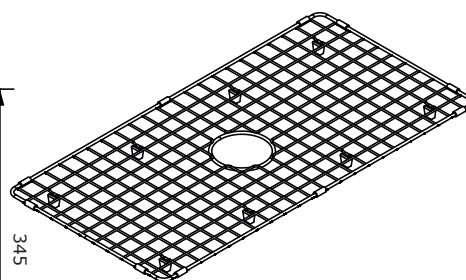

Memo Harper Sink Protect Grid 680mm x 350mm Stainless Steel

2407040

SPECIFICATIONS

Recommended Use	Residential;Commercial
Colour Finish	Stainless Steel
Primary Material	Stainless Steel 304

WARRANTY

Spare Parts & Labour (Years)	1

Please refer to Memo Warranty Page for full Terms and Conditions

Dimensions are nominal measurements only.

CLEANING RECOMMENDATIONS:

We recommend the use of soapy water or approved cleaners. This product should not be cleaned with abrasive materials. Damage caused by any improper treatment is not covered by the product warranty. Refer to Warranty Conditions

Disclaimer: Products in this specification manual must by regulation be installed by licensed and registered trade people. The manufacturer/distributor reserves the right to vary specifications or delete models from their range without prior notification. Dimensions are nominal measurements only. Dimensions and set-outs listed are correct at time of publication however the manufacturer/distributor takes no responsibility for printing errors.

Published 01/04/2026

To see the complete Memo range go to www.reece.com.au