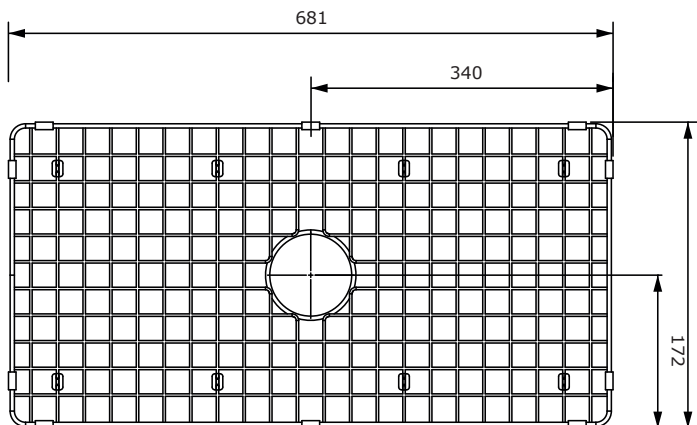

Memo Harper Sink Protect Grid 680mm x 350mm Stainless Steel

2407040

SPECIFICATIONS

Recommended Use	Residential;Commercial
Colour Finish	Stainless Steel
Primary Material	Stainless Steel 304

WARRANTY

Spare Parts & Labour (Years)	1

Please refer to Memo Warranty Page for full Terms and Conditions

Dimensions are nominal measurements only.

CLEANING RECOMMENDATIONS:

We recommend the use of soapy water or approved cleaners. This product should not be cleaned with abrasive materials. Damage caused by any improper treatment is not covered by the product warranty. Refer to Warranty Conditions

Disclaimer: Products in this specification manual must by regulation be installed by licensed and registered trade people. The manufacturer/distributor reserves the right to vary specifications or delete models from their range without prior notification. Dimensions are nominal measurements only. Dimensions and set-outs listed are correct at time of publication however the manufacturer/distributor takes no responsibility for printing errors.

Published 01/04/2026

To see the complete Memo range go to www.reece.com.au