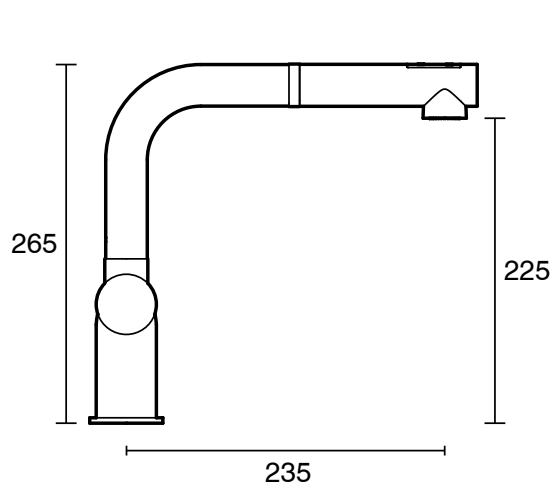

SUSSEX

Sussex Scala Horizontal Pullout Sink Mixer Tap 2 Functions Chrome (5 Star)

2263090

SPECIFICATIONS

Recommended Use	Residential;Commercial
Colour Finish	Polished Chrome
Primary Material	DR Brass
Recommended Pressure Range	150 - 500 kPa as per AS3500
Max Continuous Working Temperature (deg C)	65
Min Continuous Working Temperature (deg C)	1

WARRANTY

Residential Use (Years)	40
Commercial Use (Years)	10

Please refer to Sussex Warranty page for full Terms and Conditions

Dimensions are nominal measurements only.

CLEANING RECOMMENDATIONS:

We recommend the use of soapy water or approved cleaners. This product should not be cleaned with abrasive materials. Damage caused by any improper treatment is not covered by the product warranty. Refer to Warranty Conditions

Disclaimer: Products in this specification manual must by regulation be installed by licensed and registered trade people. The manufacturer/distributor reserves the right to vary specifications or delete models from their range without prior notification. Dimensions are nominal measurements only. Dimensions and set-outs listed are correct at time of publication however the manufacturer/distributor takes no responsibility for printing errors.

Published 16/04/2026

To see the complete Sussex range go to www.reece.com.au