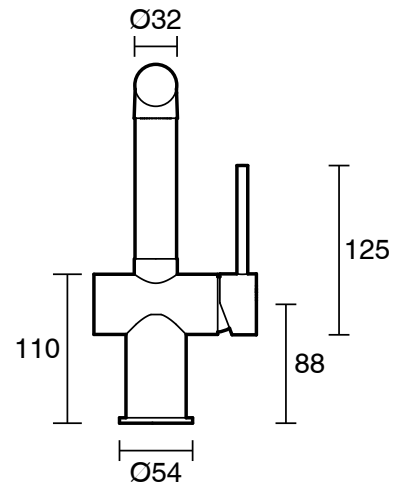

SUSSEX

Sussex Scala Horizontal Pullout Sink Mixer Tap 2 Functions Chrome (5 Star)

2263090

SPECIFICATIONS

Recommended Use	Residential;Commercial
Colour Finish	Polished Chrome
Primary Material	DR Brass
Recommended Pressure Range	150 - 500 kPa as per AS3500
Max Continuous Working Temperature (deg C)	65
Min Continuous Working Temperature (deg C)	1

WARRANTY

Residential Use (Years)	40
Commercial Use (Years)	10

Please refer to Sussex Warranty page for full Terms and Conditions

Dimensions are nominal measurements only.

CLEANING RECOMMENDATIONS:

We recommend the use of soapy water or approved cleaners. This product should not be cleaned with abrasive materials. Damage caused by any improper treatment is not covered by the product warranty. Refer to Warranty Conditions

Disclaimer: Products in this specification manual must by regulation be installed by licensed and registered trade people. The manufacturer/distributor reserves the right to vary specifications or delete models from their range without prior notification. Dimensions are nominal measurements only. Dimensions and set-outs listed are correct at time of publication however the manufacturer/distributor takes no responsibility for printing errors.

Published 16/04/2026

To see the complete Sussex range go to www.reece.com.au