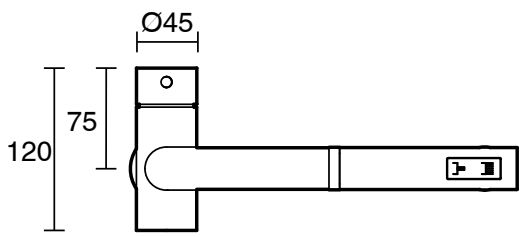

SUSSEX

Sussex Scala Horizontal Pullout Sink Mixer Tap 2 Functions Chrome (5 Star)

2263090

SPECIFICATIONS

Recommended Use	Residential;Commercial
Colour Finish	Polished Chrome
Primary Material	DR Brass
Recommended Pressure Range	150 - 500 kPa as per AS3500
Max Continuous Working Temperature (deg C)	65
Min Continuous Working Temperature (deg C)	1

WARRANTY

Residential Use (Years)	40
Commercial Use (Years)	10

Please refer to Sussex Warranty page for full Terms and Conditions

Dimensions are nominal measurements only.

CLEANING RECOMMENDATIONS:

We recommend the use of soapy water or approved cleaners. This product should not be cleaned with abrasive materials. Damage caused by any improper treatment is not covered by the product warranty. Refer to Warranty Conditions

Disclaimer: Products in this specification manual must by regulation be installed by licensed and registered trade people. The manufacturer/distributor reserves the right to vary specifications or delete models from their range without prior notification. Dimensions are nominal measurements only. Dimensions and set-outs listed are correct at time of publication however the manufacturer/distributor takes no responsibility for printing errors.

Published 16/04/2026

To see the complete Sussex range go to www.reece.com.au