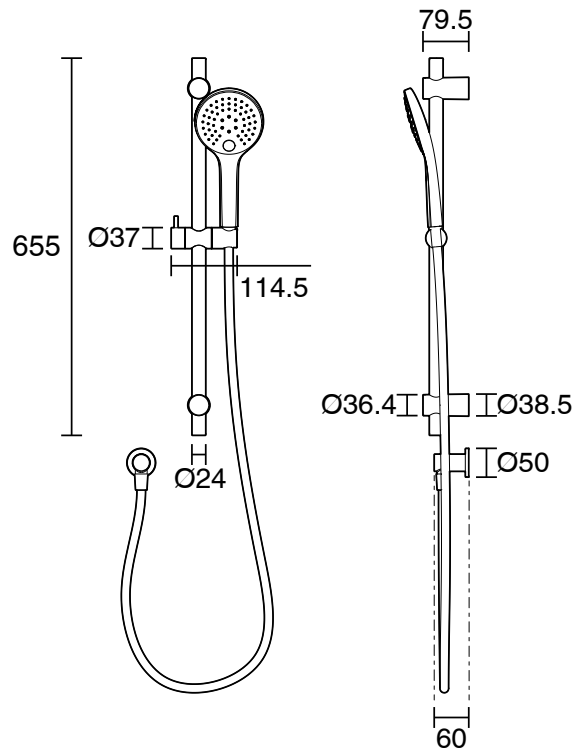

mizu

Mizu Drift Single Rail Shower with Wall Water Inlet Chrome (5 Star)

4205571

SPECIFICATIONS

Recommended Use	Residential;Commercial
Colour Finish	Polished Chrome
Primary Material	ABS
Recommended Pressure Range	150 - 500 kPa as per AS3500
Max Continuous Working Temperature (deg C)	60
Min Continuous Working Temperature (deg C)	5

WARRANTY

Residential & Commercial Use (Years)	25
Spare Parts & Labour (Years)	1

Please refer to Mizu Warranty page for full Terms and Conditions

Dimensions are nominal measurements only.

CLEANING RECOMMENDATIONS:

We recommend the use of soapy water or approved cleaners. This product should not be cleaned with abrasive materials. Damage caused by any improper treatment is not covered by the product warranty. Refer to Warranty Conditions

Disclaimer: Products in this specification manual must by regulation be installed by licensed and registered trade people. The manufacturer/distributor reserves the right to vary specifications or delete models from their range without prior notification. Dimensions are nominal measurements only. Dimensions and set-outs listed are correct at time of publication however the manufacturer/distributor takes no responsibility for printing errors.

Published 01/04/2026

To see the complete Mizu range go to www.reece.com.au