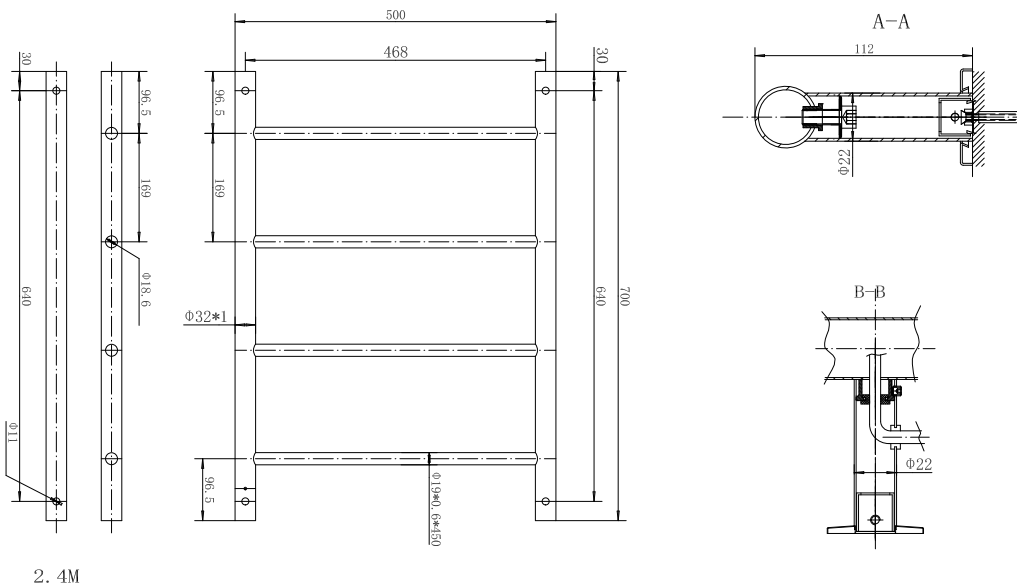

Posh Solus MK2 Heated Towel Rail 500 x 700mm Polished Stainless Steel

2007020

SPECIFICATIONS

Recommended Use	Residential;Commercial
Colour Finish	Polished Stainless Steel
Primary Material	Stainless Steel 304
Mounting	Wall
Electrical Connection Type	Plug-In;Hardwired
Heating Method	Dry Element
Power Supply (V)	230V AC
IP Rating	IP45

WARRANTY

Residential & Commercial Use (Years)	10
Spare Parts & Labour (Years)	1

Please refer to Posh Warranty Page for full Terms and Conditions

2. 4M

Dimensions are nominal measurements only.

CLEANING RECOMMENDATIONS:

We recommend the use of soapy water or approved cleaners. This product should not be cleaned with abrasive materials. Damage caused by any improper treatment is not covered by the product warranty. Refer to Warranty Conditions

Disclaimer: Products in this specification manual must by regulation be installed by licensed and registered trade people. The manufacturer/distributor reserves the right to vary specifications or delete models from their range without prior notification. Dimensions are nominal measurements only. Dimensions and set-outs listed are correct at time of publication however the manufacturer/distributor takes no responsibility for printing errors.

Published 01/04/2026

To see the complete Posh range go to
www.reece.com.au