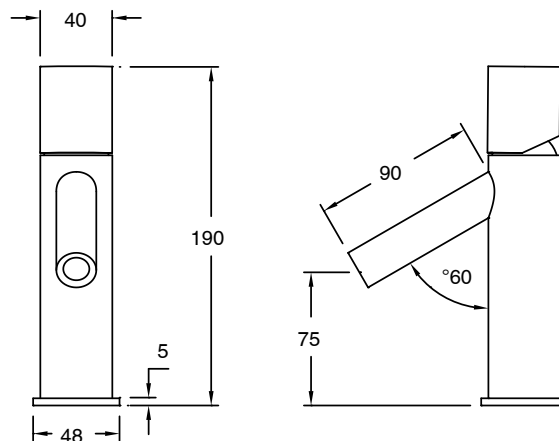

SUSSEX

Sussex Pure Basin Mixer with Linear Textured Handles PVD Brushed Gold (6 Star) Lead Free

46925

SPECIFICATIONS	
Recommended Use	Residential;Commercial
Colour Finish	Brushed Gold
Primary Material	Lead Free Brass
Recommended Pressure Range	150 - 500 kPa as per AS3500
Max Continuous Working Temperature (deg C)	65
Min Continuous Working Temperature (deg C)	1
WARRANTY	
Residential Use (Years)	40
Commercial Use (Years)	10
<i>Please refer to Sussex Warranty page for full Terms and Conditions</i>	

Disclaimer: Products in this specification manual must by regulation be installed by licensed and registered trade people. The manufacturer/distributor reserves the right to vary specifications or delete models from their range without prior notification. Dimensions are nominal measurements only. Dimensions and set-outs listed are correct at time of publication however the manufacturer/distributor takes no responsibility for printing errors.