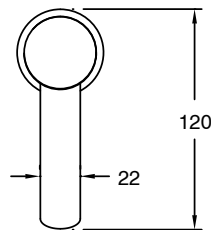

SUSSEX

Sussex Pure Basin Mixer with Linear Textured Handles PVD Brushed Gold (6 Star) Lead Free

46925

SPECIFICATIONS	
Recommended Use	Residential;Commercial
Colour Finish	Brushed Gold
Primary Material	Lead Free Brass
Recommended Pressure Range	150 - 500 kPa as per AS3500
Max Continuous Working Temperature (deg C)	65
Min Continuous Working Temperature (deg C)	1
WARRANTY	
Residential Use (Years)	40
Commercial Use (Years)	10
<i>Please refer to Sussex Warranty page for full Terms and Conditions</i>	

Disclaimer: Products in this specification manual must by regulation be installed by licensed and registered trade people. The manufacturer/distributor reserves the right to vary specifications or delete models from their range without prior notification. Dimensions are nominal measurements only. Dimensions and set-outs listed are correct at time of publication however the manufacturer/distributor takes no responsibility for printing errors.