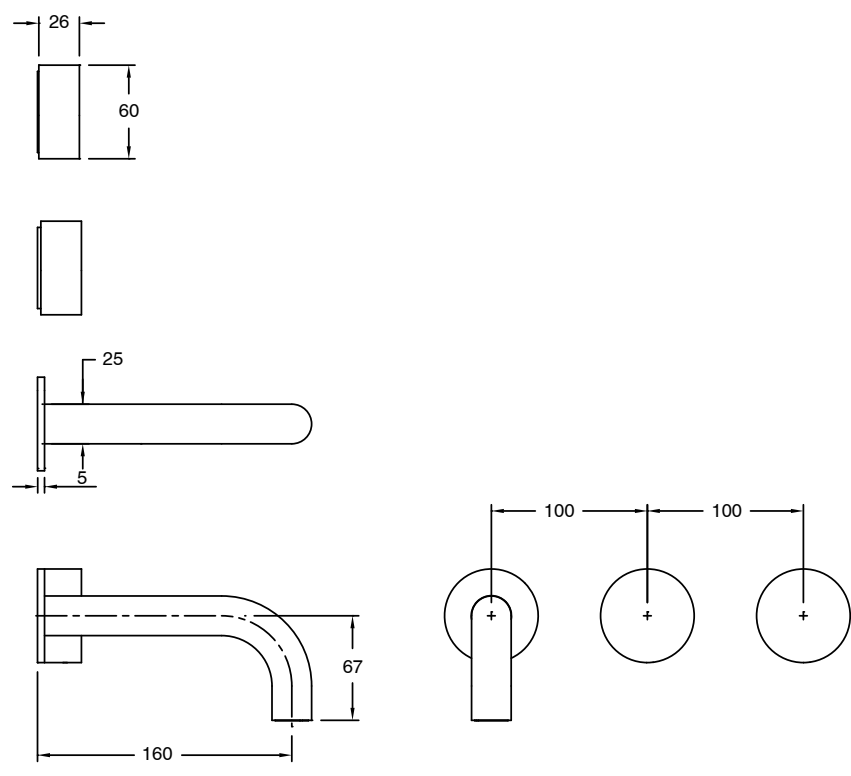

SUSSEX

Sussex Pure Wall Basin Hostess System 160mm Right Hand Brushed Gunmetal (3 Star)

2281296

SPECIFICATIONS

Recommended Use	Residential;Commercial
Colour Finish	Brushed Gunmetal
Primary Material	DR Brass
Recommended Pressure Range	150 - 500 kPa as per AS3500
Max Continuous Working Temperature (deg C)	65
Min Continuous Working Temperature (deg C)	1

WARRANTY

Residential Use (Years)	40
Commercial Use (Years)	10

Please refer to Sussex Warranty page for full Terms and Conditions

Dimensions are nominal measurements only.

CLEANING RECOMMENDATIONS:

We recommend the use of soapy water or approved cleaners. This product should not be cleaned with abrasive materials. Damage caused by any improper treatment is not covered by the product warranty. Refer to Warranty Conditions

Disclaimer: Products in this specification manual must by regulation be installed by licensed and registered trade people. The manufacturer/distributor reserves the right to vary specifications or delete models from their range without prior notification. Dimensions are nominal measurements only. Dimensions and set-outs listed are correct at time of publication however the manufacturer/distributor takes no responsibility for printing errors.

Published 16/04/2026

To see the complete Sussex range go to www.reece.com.au