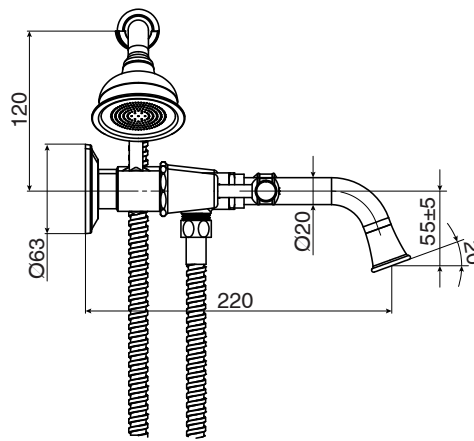

Posh Canterbury Wall Telephone Bath Set Lever Porcelain Handles Chrome (3 Star)

9509421

SPECIFICATIONS

Recommended Use	Residential;Commercial
Colour Finish	Chrome
Primary Material	DR Brass
Recommended Pressure Range	150 - 500 kPa as per AS3500
Max Continuous Working Temperature (deg C)	80
Min Continuous Working Temperature (deg C)	5
Hot Water Unit Suitability	Storage Tank;Continuous Flow

WARRANTY

Residential & Commercial Use (Years)	25
Spare Parts & Labour (Years)	1

Please refer to Posh Warranty Page for full Terms and Conditions