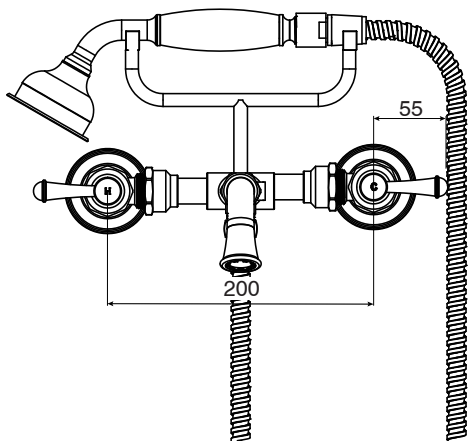

Posh Canterbury Wall Telephone Bath Set Lever Porcelain Handles Chrome (3 Star)

9509421

SPECIFICATIONS

Recommended Use	Residential;Commercial
Colour Finish	Chrome
Primary Material	DR Brass
Recommended Pressure Range	150 - 500 kPa as per AS3500
Max Continuous Working Temperature (deg C)	80
Min Continuous Working Temperature (deg C)	5
Hot Water Unit Suitability	Storage Tank;Continuous Flow

WARRANTY

Residential & Commercial Use (Years)	25
Spare Parts & Labour (Years)	1

Please refer to Posh Warranty Page for full Terms and Conditions