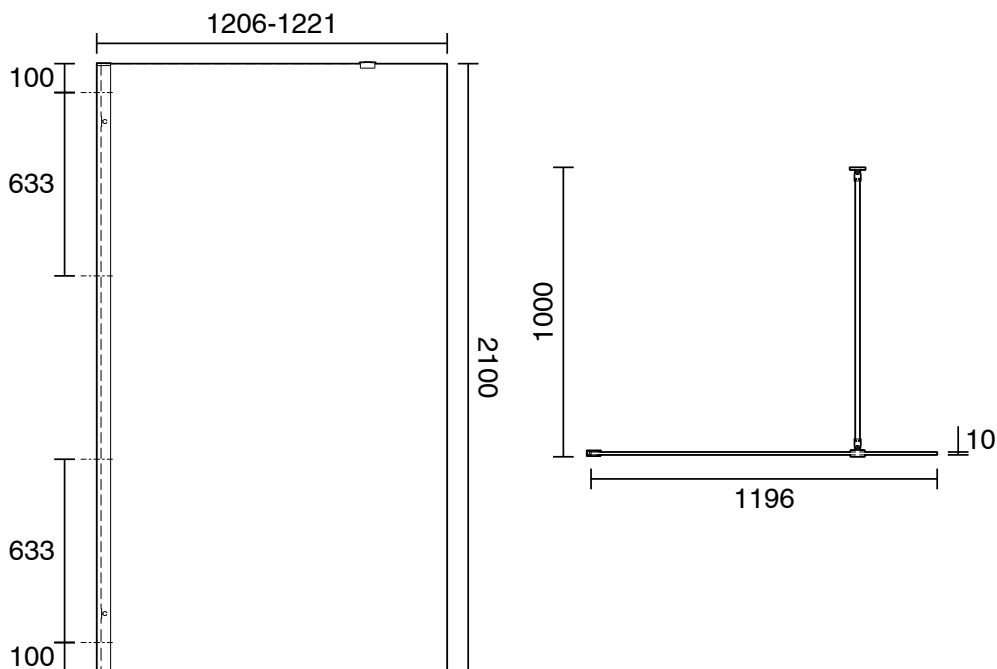

KADO

Kado Lux Frameless Rectangular Panel with Wall Channel Clear Glass 1200mm Chrome

1710056

SPECIFICATIONS

Recommended Use	Residential;Commercial
Colour Finish	Polished Chrome;Clear
Primary Material	Glass
Frame Configuration	Frameless
Screen Shape	Rectangular
Screen Appearance	Clear
Screen Fixing	Channel
Mounting	Wall

WARRANTY

Residential & Commercial Use (Years)	7
Spare Parts & Labour (Years)	1

Please refer to Kado Warranty Page for full Terms and Conditions

Dimensions are nominal measurements only.

CLEANING RECOMMENDATIONS:

We recommend the use of soapy water or approved cleaners. This product should not be cleaned with abrasive materials. Damage caused by any improper treatment is not covered by the product warranty. Refer to Warranty Conditions

Disclaimer: Products in this specification manual must by regulation be installed by licensed and registered trade people. The manufacturer/distributor reserves the right to vary specifications or delete models from their range without prior notification. Dimensions are nominal measurements only. Dimensions and set-outs listed are correct at time of publication however the manufacturer/distributor takes no responsibility for printing errors.

Published 01/04/2026

To see the complete Kado range go to www.reece.com.au