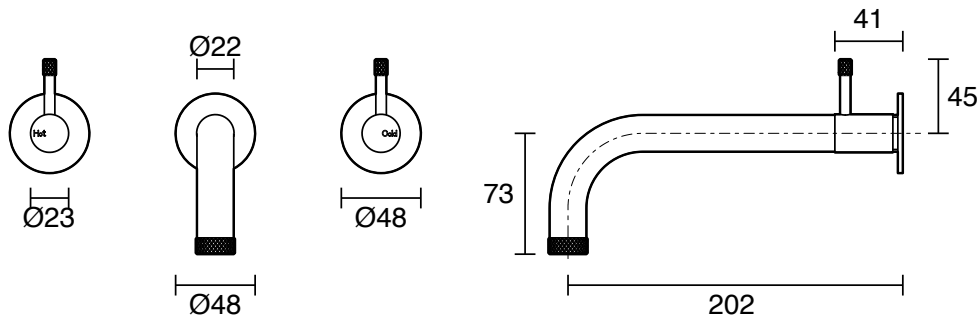

SUSSEX

Sussex Scala Nova Wall Basin/Bath Set 200mm PVD Matte Black (5 Star) Lead Free

43611

SPECIFICATIONS

Recommended Use	Residential;Commercial
Colour Finish	Matte Black
Primary Material	Lead Free Brass
Recommended Pressure Range	150 - 500 kPa as per AS3500
Max Continuous Working Temperature (deg C)	65
Min Continuous Working Temperature (deg C)	1

WARRANTY

Residential Use (Years)	40
Commercial Use (Years)	10

Please refer to Sussex Warranty page for full Terms and Conditions