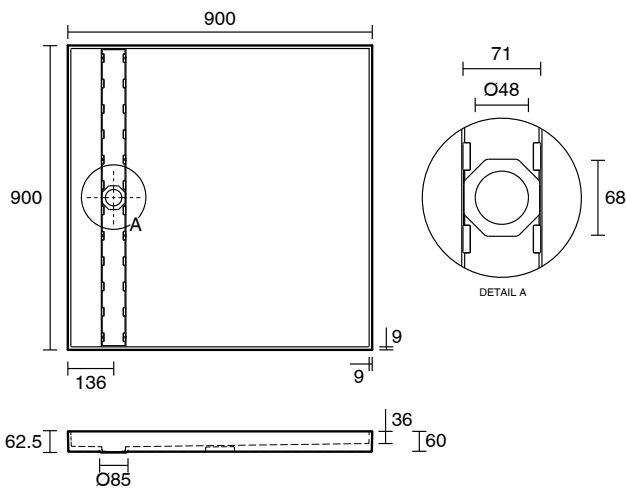

Posh Solus Tile Over Shower Tray with 860mm Long Rear Stainless Steel Tile Insert Channel Suits Tiles 9mm and up (For 2 Wall / Corner Install) 900mm x 900mm

9512246

SPECIFICATIONS

Recommended Use	Residential;Commercial
Shower Base Colour	Grey
Shower Base Material	SMC
Shower Grate Material	Stainless Steel (316 Grade)
Waste Position	Centre Rear
Shower Base Waste Size	50 mm
Weight of Shower Base	20 kg
Usage	Corner Install

WARRANTY

Residential & Commercial Use (Years)	7
Spare Parts & Labour (Years)	1

Please refer to Posh Warranty Page for full Terms and Conditions

Dimensions are nominal measurements only.

CLEANING RECOMMENDATIONS:

We recommend the use of soapy water or approved cleaners. This product should not be cleaned with abrasive materials. Damage caused by any improper treatment is not covered by the product warranty. Refer to Warranty Conditions

Disclaimer: Products in this specification manual must by regulation be installed by licensed and registered trade people. The manufacturer/distributor reserves the right to vary specifications or delete models from their range without prior notification. Dimensions are nominal measurements only. Dimensions and set-outs listed are correct at time of publication however the manufacturer/distributor takes no responsibility for printing errors.

Published 01/04/2026

To see the complete Posh range go to
www.reece.com.au