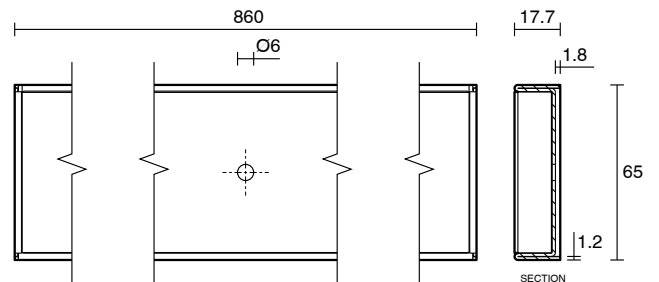

Posh Solus Tile Over Shower Tray with 860mm Long Rear Stainless Steel Tile Insert Channel Suits Tiles 9mm and up (For 2 Wall / Corner Install) 900mm x 900mm

9512246

SPECIFICATIONS

Recommended Use	Residential;Commercial
Shower Base Colour	Grey
Shower Base Material	SMC
Shower Grate Material	Stainless Steel (316 Grade)
Waste Position	Centre Rear
Shower Base Waste Size	50 mm
Weight of Shower Base	20 kg
Usage	Corner Install

WARRANTY

Residential & Commercial Use (Years)	7
Spare Parts & Labour (Years)	1

Please refer to Posh Warranty Page for full Terms and Conditions

Dimensions are nominal measurements only.

CLEANING RECOMMENDATIONS:

We recommend the use of soapy water or approved cleaners. This product should not be cleaned with abrasive materials. Damage caused by any improper treatment is not covered by the product warranty. Refer to Warranty Conditions

Disclaimer: Products in this specification manual must by regulation be installed by licensed and registered trade people. The manufacturer/distributor reserves the right to vary specifications or delete models from their range without prior notification. Dimensions are nominal measurements only. Dimensions and set-outs listed are correct at time of publication however the manufacturer/distributor takes no responsibility for printing errors.

Published 01/04/2026

To see the complete Posh range go to
www.reece.com.au