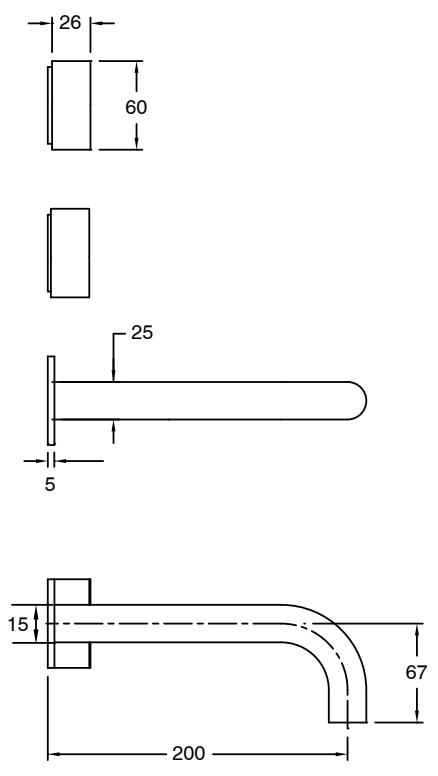

SUSSEX

Sussex Pure Wall Basin Hostess System 200mm Right Hand PVD Brushed Nickel (3 Star)

9511571

SPECIFICATIONS

Recommended Use	Residential;Commercial
Colour Finish	Brushed Nickel
Primary Material	DR Brass
Recommended Pressure Range	150 - 500 kPa as per AS3500
Max Continuous Working Temperature (deg C)	65
Min Continuous Working Temperature (deg C)	1

WARRANTY

Residential Use (Years)	40
Commercial Use (Years)	10

Please refer to Sussex Warranty page for full Terms and Conditions

Dimensions are nominal measurements only.

CLEANING RECOMMENDATIONS:

We recommend the use of soapy water or approved cleaners. This product should not be cleaned with abrasive materials. Damage caused by any improper treatment is not covered by the product warranty. Refer to Warranty Conditions

Disclaimer: Products in this specification manual must by regulation be installed by licensed and registered trade people. The manufacturer/distributor reserves the right to vary specifications or delete models from their range without prior notification. Dimensions are nominal measurements only. Dimensions and set-outs listed are correct at time of publication however the manufacturer/distributor takes no responsibility for printing errors.

Published 01/04/2026

To see the complete Sussex range go to www.reece.com.au