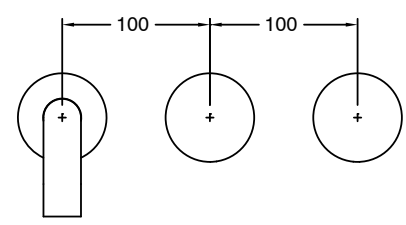

SUSSEX

Sussex Pure Wall Basin Hostess System 200mm Right Hand PVD Brushed Nickel (3 Star)

9511571

SPECIFICATIONS

Recommended Use	Residential;Commercial
Colour Finish	Brushed Nickel
Primary Material	DR Brass
Recommended Pressure Range	150 - 500 kPa as per AS3500
Max Continuous Working Temperature (deg C)	65
Min Continuous Working Temperature (deg C)	1

WARRANTY

Residential Use (Years)	40
Commercial Use (Years)	10

Please refer to Sussex Warranty page for full Terms and Conditions

Dimensions are nominal measurements only.

CLEANING RECOMMENDATIONS:

We recommend the use of soapy water or approved cleaners. This product should not be cleaned with abrasive materials. Damage caused by any improper treatment is not covered by the product warranty. Refer to Warranty Conditions

Disclaimer: Products in this specification manual must by regulation be installed by licensed and registered trade people. The manufacturer/distributor reserves the right to vary specifications or delete models from their range without prior notification. Dimensions are nominal measurements only. Dimensions and set-outs listed are correct at time of publication however the manufacturer/distributor takes no responsibility for printing errors.

Published 01/04/2026

To see the complete Sussex range go to www.reece.com.au