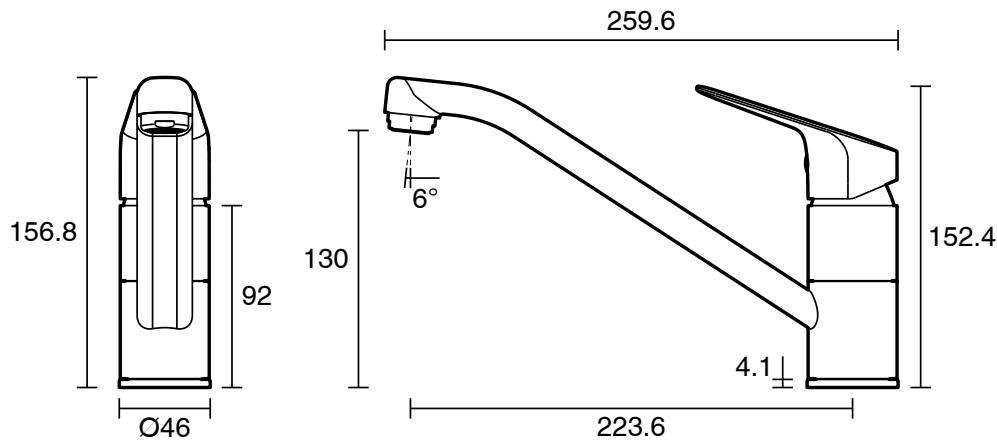

Posh Solus Standard Sink Mixer Tap Chrome (4 Star) Lead Free

2267346

SPECIFICATIONS

Recommended Use	Residential;Commercial
Colour Finish	Polished Chrome
Primary Material	Lead Free Brass
Recommended Pressure Range	150 - 500 kPa as per AS3500
Max Continuous Working Temperature (deg C)	65
Min Continuous Working Temperature (deg C)	5
Hot Water Unit Suitability	Continuous Flow;Storage Tank

WARRANTY

Residential & Commercial Use (Years)	25
Spare Parts & Labour (Years)	1

Please refer to Posh Warranty Page for full Terms and Conditions