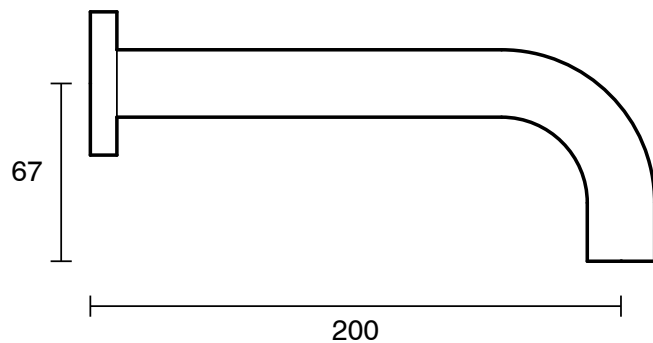

SUSSEX

Scala 25 Curved Bath Outlet 200mm PVD Brushed Platinum Gold Lead Free

51061

SPECIFICATIONS

Recommended Use	Residential;Commercial
Colour Finish	Brushed Platinum Gold
Primary Material	Lead Free Brass
Recommended Pressure Range	150 - 500 kPa as per AS3500
Max Continuous Working Temperature (deg C)	65
Min Continuous Working Temperature (deg C)	1

WARRANTY

Residential Use (Years)	40
Commercial Use (Years)	10

Please refer to Sussex Warranty page for full Terms and Conditions

Dimensions are nominal measurements only.

CLEANING RECOMMENDATIONS:

We recommend the use of soapy water or approved cleaners. This product should not be cleaned with abrasive materials. Damage caused by any improper treatment is not covered by the product warranty. Refer to Warranty Conditions

Disclaimer: Products in this specification manual must by regulation be installed by licensed and registered trade people. The manufacturer/distributor reserves the right to vary specifications or delete models from their range without prior notification. Dimensions are nominal measurements only. Dimensions and set-outs listed are correct at time of publication however the manufacturer/distributor takes no responsibility for printing errors.

Published 12/05/2026

To see the complete Sussex range go to www.reece.com.au