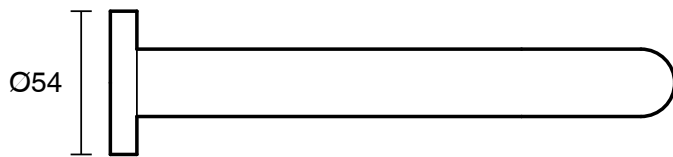

SUSSEX

Scala 25 Curved Bath Outlet 200mm PVD Brushed Platinum Gold Lead Free

51061

SPECIFICATIONS

Recommended Use	Residential;Commercial
Colour Finish	Brushed Platinum Gold
Primary Material	Lead Free Brass
Recommended Pressure Range	150 - 500 kPa as per AS3500
Max Continuous Working Temperature (deg C)	65
Min Continuous Working Temperature (deg C)	1

WARRANTY

Residential Use (Years)	40
Commercial Use (Years)	10

Please refer to Sussex Warranty page for full Terms and Conditions

Dimensions are nominal measurements only.

CLEANING RECOMMENDATIONS:

We recommend the use of soapy water or approved cleaners. This product should not be cleaned with abrasive materials. Damage caused by any improper treatment is not covered by the product warranty. Refer to Warranty Conditions

Disclaimer: Products in this specification manual must by regulation be installed by licensed and registered trade people. The manufacturer/distributor reserves the right to vary specifications or delete models from their range without prior notification. Dimensions are nominal measurements only. Dimensions and set-outs listed are correct at time of publication however the manufacturer/distributor takes no responsibility for printing errors.

Published 12/05/2026

To see the complete Sussex range go to www.reece.com.au