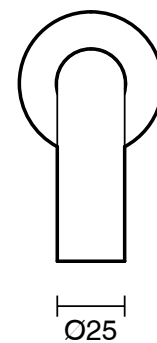

SUSSEX

Scala 25 Curved Bath Outlet 200mm PVD Brushed Platinum Gold Lead Free

51061

SPECIFICATIONS

Recommended Use	Residential;Commercial
Colour Finish	Brushed Platinum Gold
Primary Material	Lead Free Brass
Recommended Pressure Range	150 - 500 kPa as per AS3500
Max Continuous Working Temperature (deg C)	65
Min Continuous Working Temperature (deg C)	1

WARRANTY

Residential Use (Years)	40
Commercial Use (Years)	10

Please refer to Sussex Warranty page for full Terms and Conditions