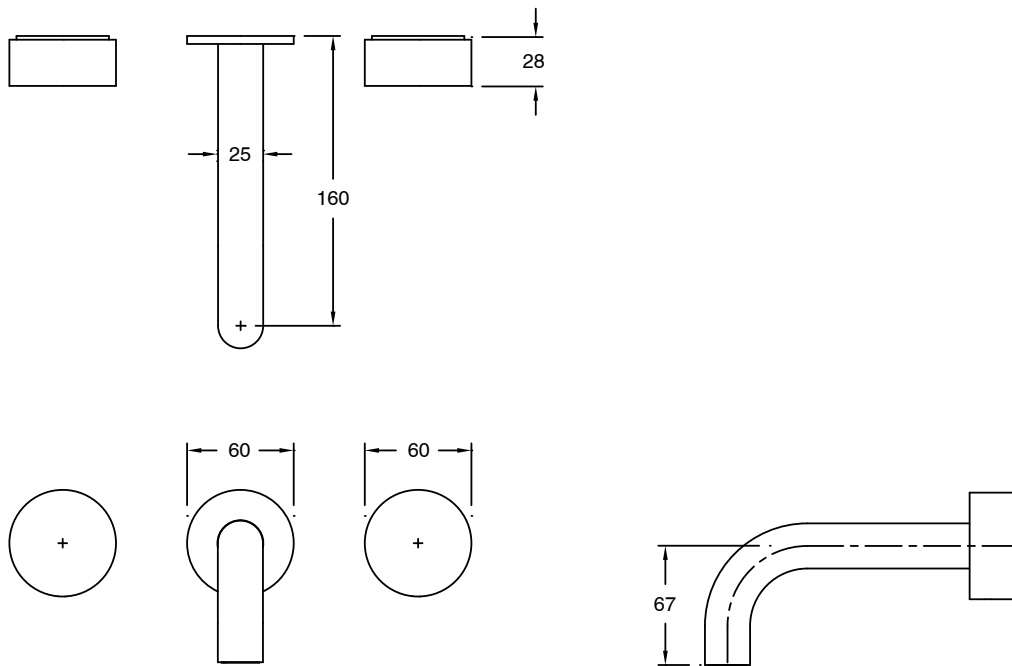

## Sussex Pure Bath Set 160mm with Linear Textured Handles PVD Brushed Nickel Lead Free

47075

SPECIFICATIONS	
Recommended Use	Residential;Commercial
Colour Finish	Brushed Nickel
Primary Material	Lead Free Brass
Recommended Pressure Range	150 - 500 kPa as per AS3500
Max Continuous Working Temperature (deg C)	65
Min Continuous Working Temperature (deg C)	1
WARRANTY	
Residential Use (Years)	40
Commercial Use (Years)	10
<i>Please refer to Sussex Warranty page for full Terms and Conditions</i>	

Dimensions are nominal measurements only.