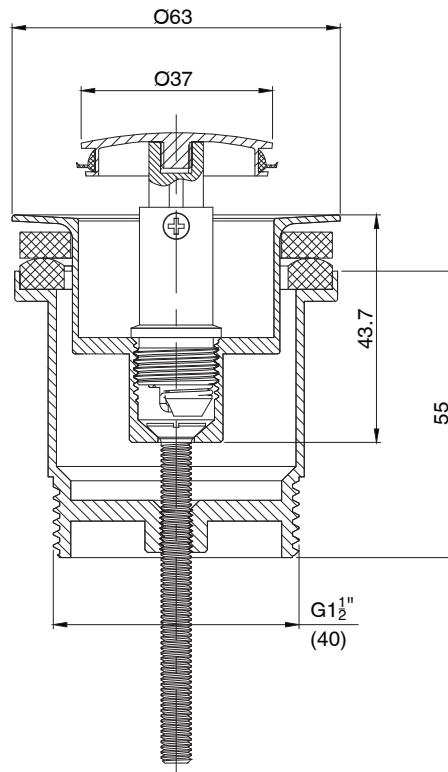

WARRANTY

Parts Replacement Only - excludes labour costs (Years) 1

Please refer to Mizu Warranty page for full Terms and Conditions