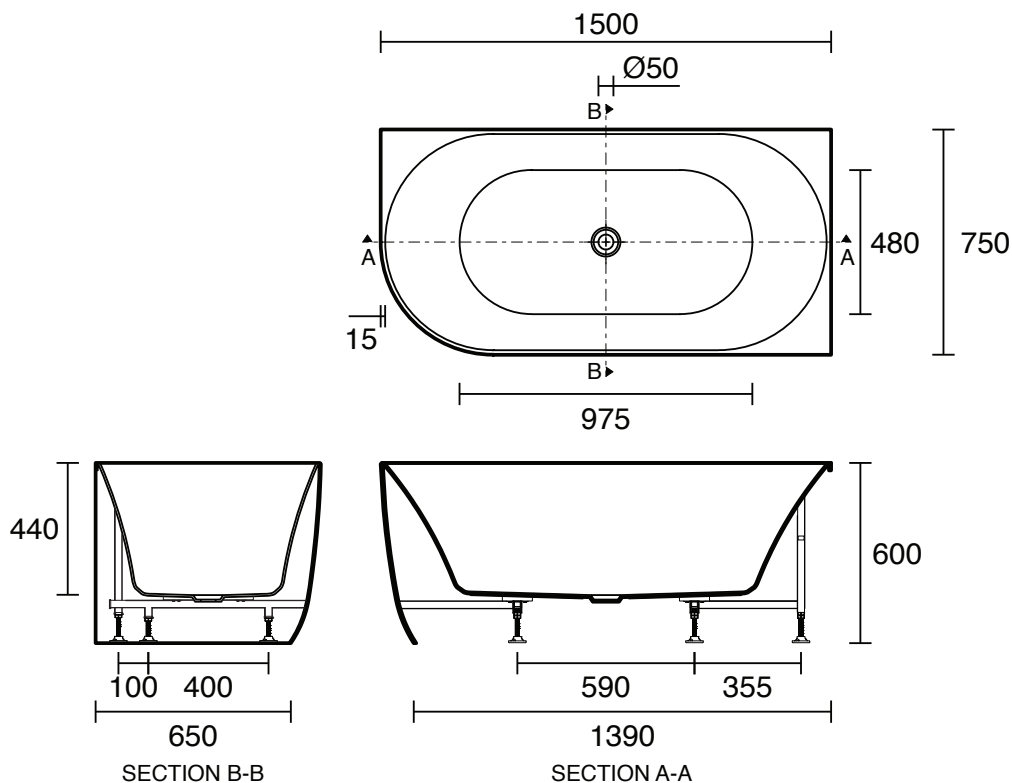

Posh Solus Back To Corner Freestanding Bath 1500mm Right Corner White

1722002

SPECIFICATIONS

Recommended Use	Residential;Commercial
Material	Sanitary Grade Acrylic
Colour	White
Capacity	230 ltr
Weight	40 kg
Fixing	Silicone to Floor
Overflow Configuration	No Overflow
Plug & Waste Size	40mm

WARRANTY

Residential Use (Years)	20
Commercial Use (Years)	1
Spare Parts & Labour (Years)	1

Please refer to Posh Warranty Page for full Terms and Conditions

Dimensions are nominal measurements only.

CLEANING RECOMMENDATIONS:

We recommend the use of soapy water or approved cleaners. This product should not be cleaned with abrasive materials. Damage caused by any improper treatment is not covered by the product warranty. Refer to Warranty Conditions

Disclaimer: Products in this specification manual must by regulation be installed by licensed and registered trade people. The manufacturer/distributor reserves the right to vary specifications or delete models from their range without prior notification. Dimensions are nominal measurements only. Dimensions and set-outs listed are correct at time of publication however the manufacturer/distributor takes no responsibility for printing errors.

Published 12/05/2026

To see the complete Posh range go to
www.reece.com.au