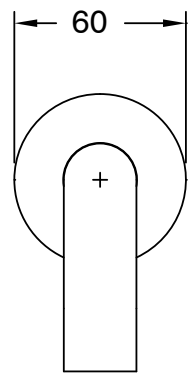

SUSSEX

Sussex Pure Wall Basin Outlet 250mm Chrome (3 Star)

2263286

SPECIFICATIONS

Recommended Use	Residential;Commercial
Colour Finish	Polished Chrome
Primary Material	DR Brass
Recommended Pressure Range	150 - 500 kPa as per AS3500
Max Continuous Working Temperature (deg C)	65
Min Continuous Working Temperature (deg C)	1

WARRANTY

Residential Use (Years)	40
Commercial Use (Years)	10

Please refer to Sussex Warranty page for full Terms and Conditions

Dimensions are nominal measurements only.

CLEANING RECOMMENDATIONS:

We recommend the use of soapy water or approved cleaners. This product should not be cleaned with abrasive materials. Damage caused by any improper treatment is not covered by the product warranty. Refer to Warranty Conditions

Disclaimer: Products in this specification manual must by regulation be installed by licensed and registered trade people. The manufacturer/distributor reserves the right to vary specifications or delete models from their range without prior notification. Dimensions are nominal measurements only. Dimensions and set-outs listed are correct at time of publication however the manufacturer/distributor takes no responsibility for printing errors.

Published 16/04/2026

To see the complete Sussex range go to www.reece.com.au