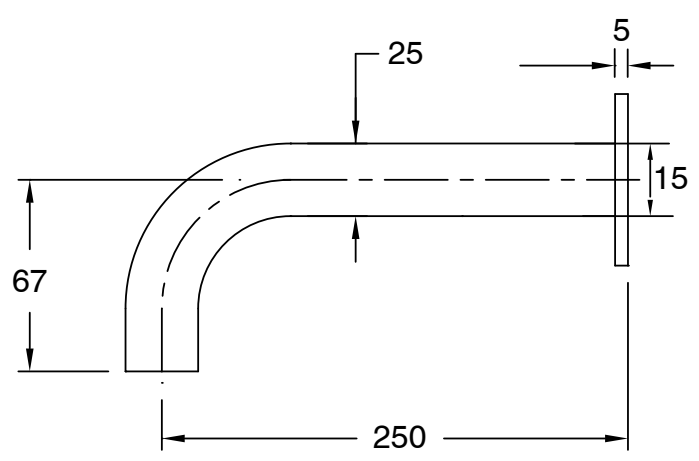

SUSSEX

Sussex Pure Wall Basin Outlet 250mm Chrome (3 Star)

2263286

SPECIFICATIONS

Recommended Use	Residential;Commercial
Colour Finish	Polished Chrome
Primary Material	DR Brass
Recommended Pressure Range	150 - 500 kPa as per AS3500
Max Continuous Working Temperature (deg C)	65
Min Continuous Working Temperature (deg C)	1

WARRANTY

Residential Use (Years)	40
Commercial Use (Years)	10

Please refer to Sussex Warranty page for full Terms and Conditions

Dimensions are nominal measurements only.

CLEANING RECOMMENDATIONS:

We recommend the use of soapy water or approved cleaners. This product should not be cleaned with abrasive materials. Damage caused by any improper treatment is not covered by the product warranty. Refer to Warranty Conditions

Disclaimer: Products in this specification manual must by regulation be installed by licensed and registered trade people. The manufacturer/distributor reserves the right to vary specifications or delete models from their range without prior notification. Dimensions are nominal measurements only. Dimensions and set-outs listed are correct at time of publication however the manufacturer/distributor takes no responsibility for printing errors.

Published 16/04/2026

To see the complete Sussex range go to www.reece.com.au